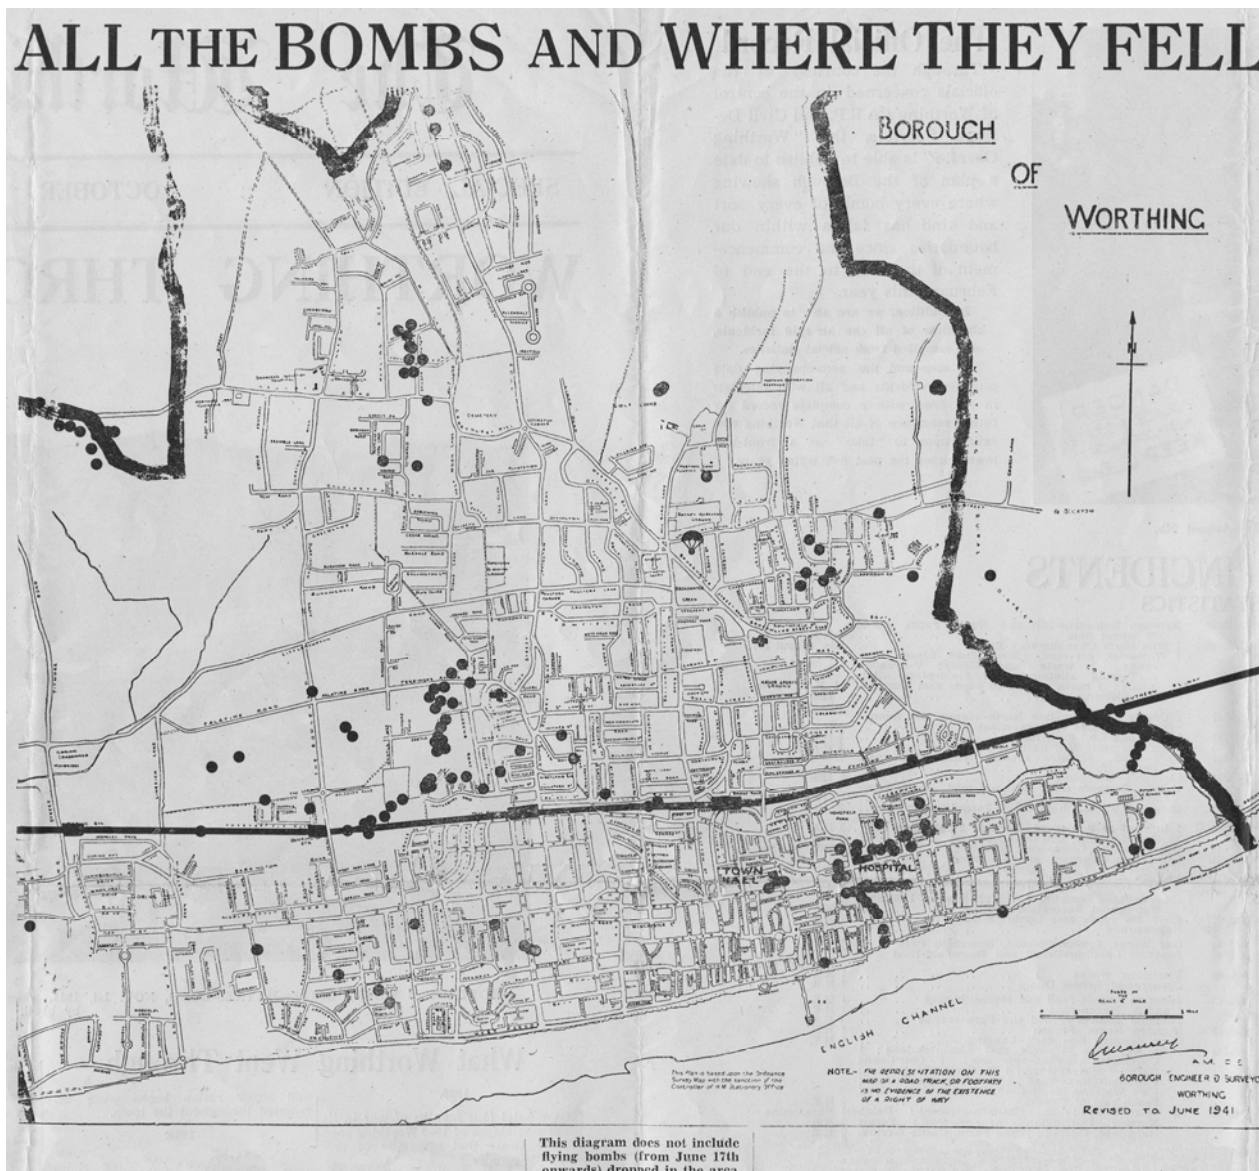

Wartime West Sussex 1939 – 1945

AIR RAIDS

ALL THE BOMBS AND WHERE THEY FELL

© Worthing Gazette