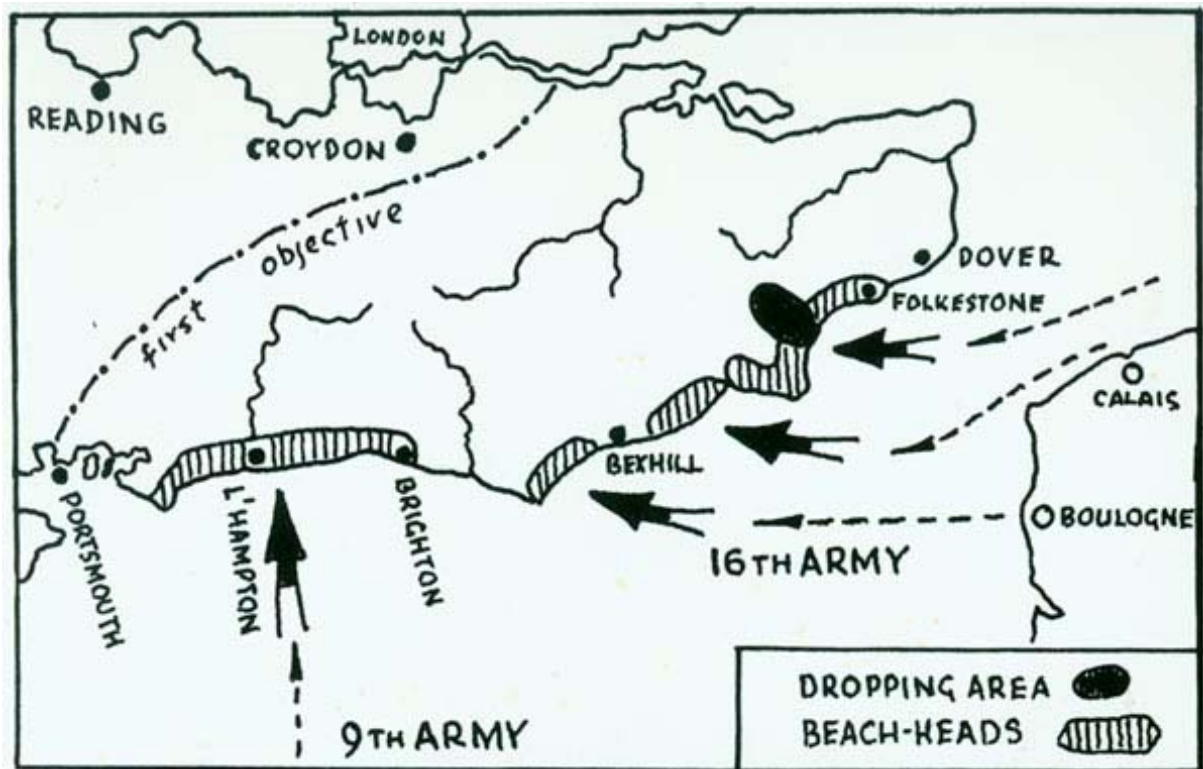

Wartime West Sussex 1939 – 1945 INVASION

Sketch of German invasion plans c1940

Drawn by Jack Thompson

© Bev and Mary Taylor [L000306]