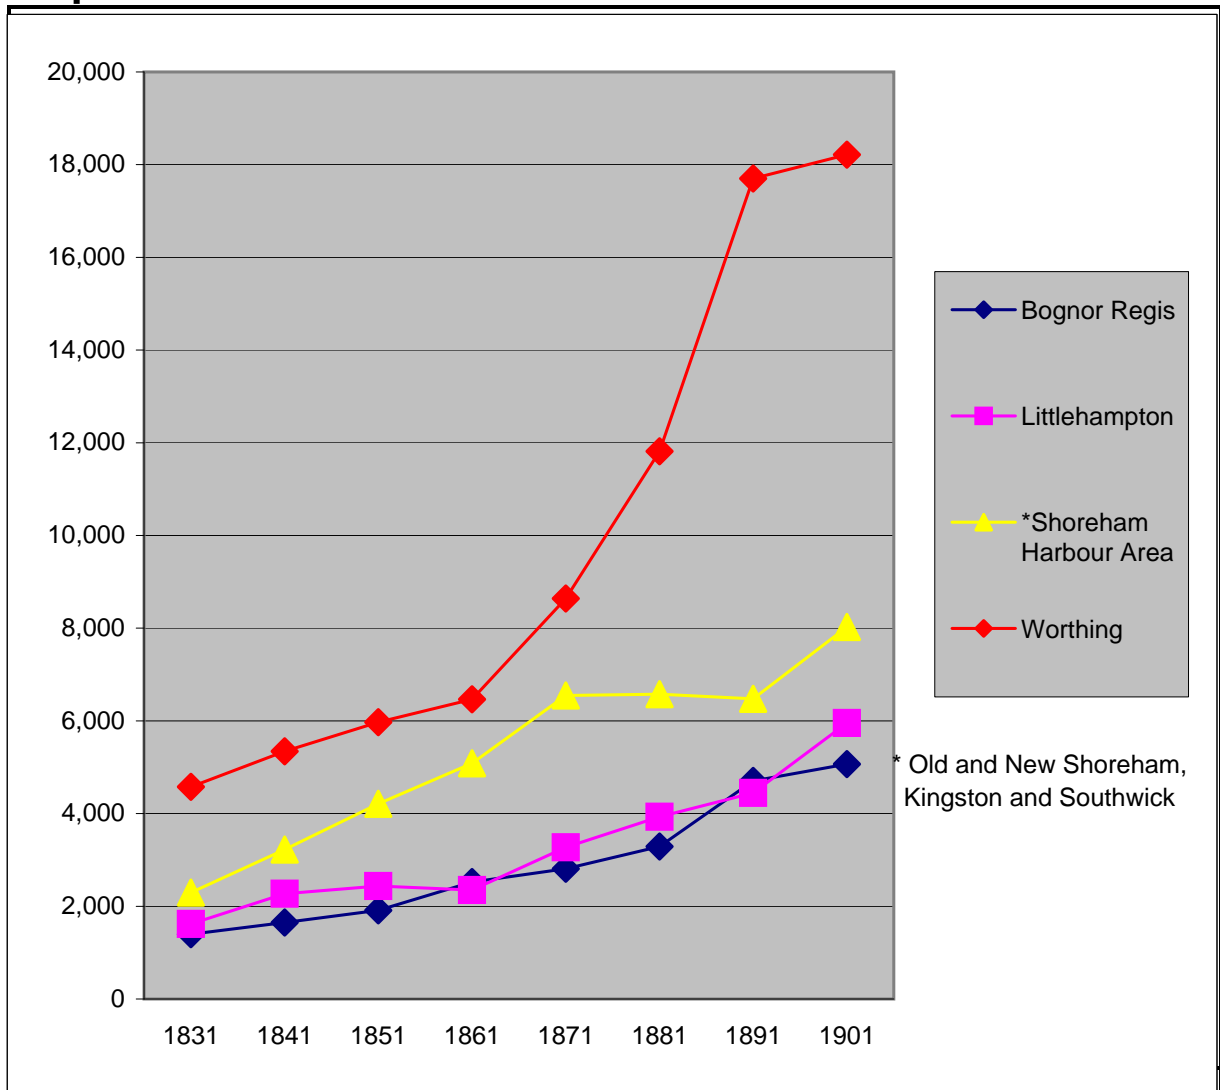

## Population of West Sussex seaside towns 1831 - 1901

	Bognor Regis	Littlehampton	*Shoreham Harbour Area	Worthing
1831	1,399	1,620	2,296	4,576
1841	1,650	2,270	3,225	5,345
1851	1,913	2,436	4,211	5,970
1861	2,523	2,350	5,084	6,466
1871	2,811	3,272	6,547	8,641
1881	3,290	3,932	6,576	11,816
1891	4,704	4,445	6,474	17,701
1901	5,067	5,954	8,027	18,216
% increase	262.2	267.5	249.6	298.1