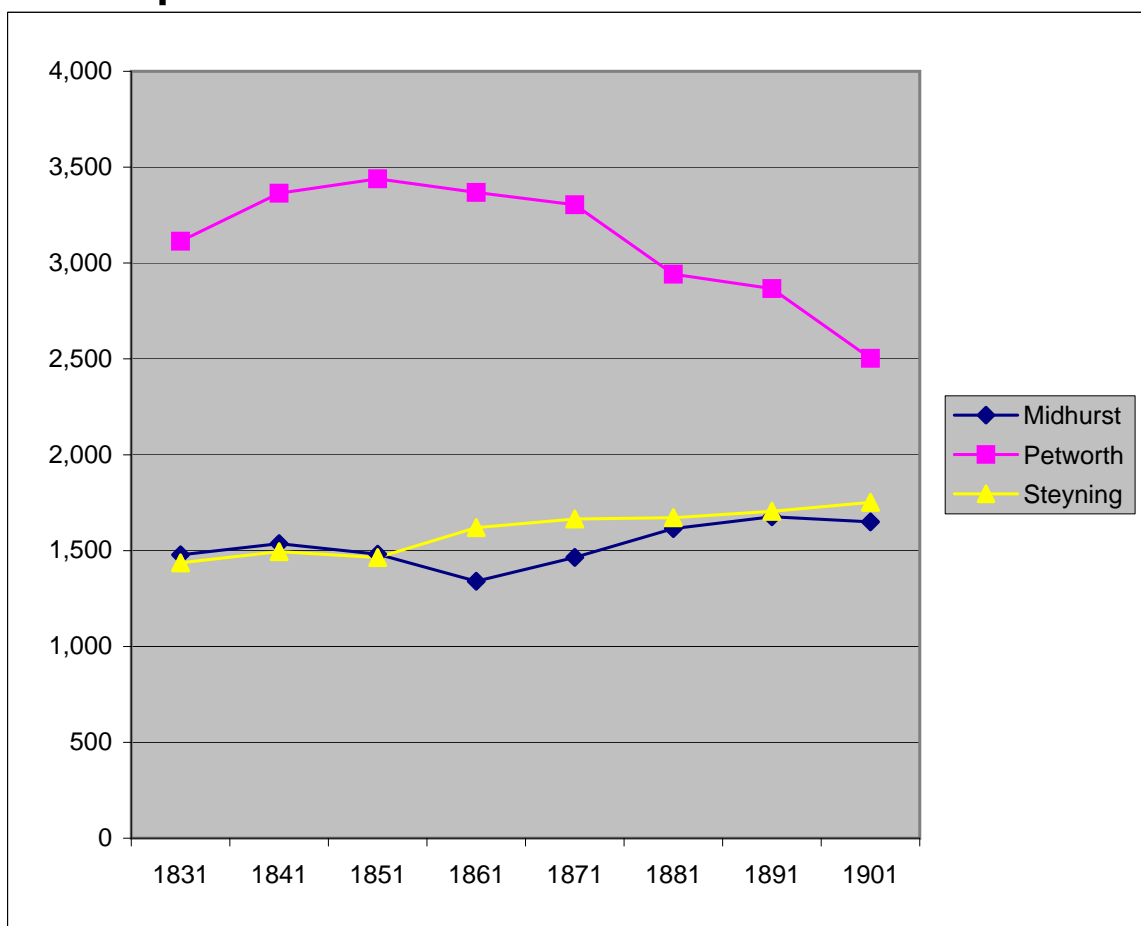

## Population of rural Sussex towns 1831 - 1901

	Midhurst	Petworth	Steyning
1831	1,478	3,114	1,436
1841	1,536	3,364	1,495
1851	1,481	3,439	1,464
1861	1,340	3,368	1,620
1871	1,465	3,304	1,665
1881	1,615	2,942	1,672
1891	1,677	2,867	1,705
1901	1,650	2,503	1,752
%increase	12	-19.6	22