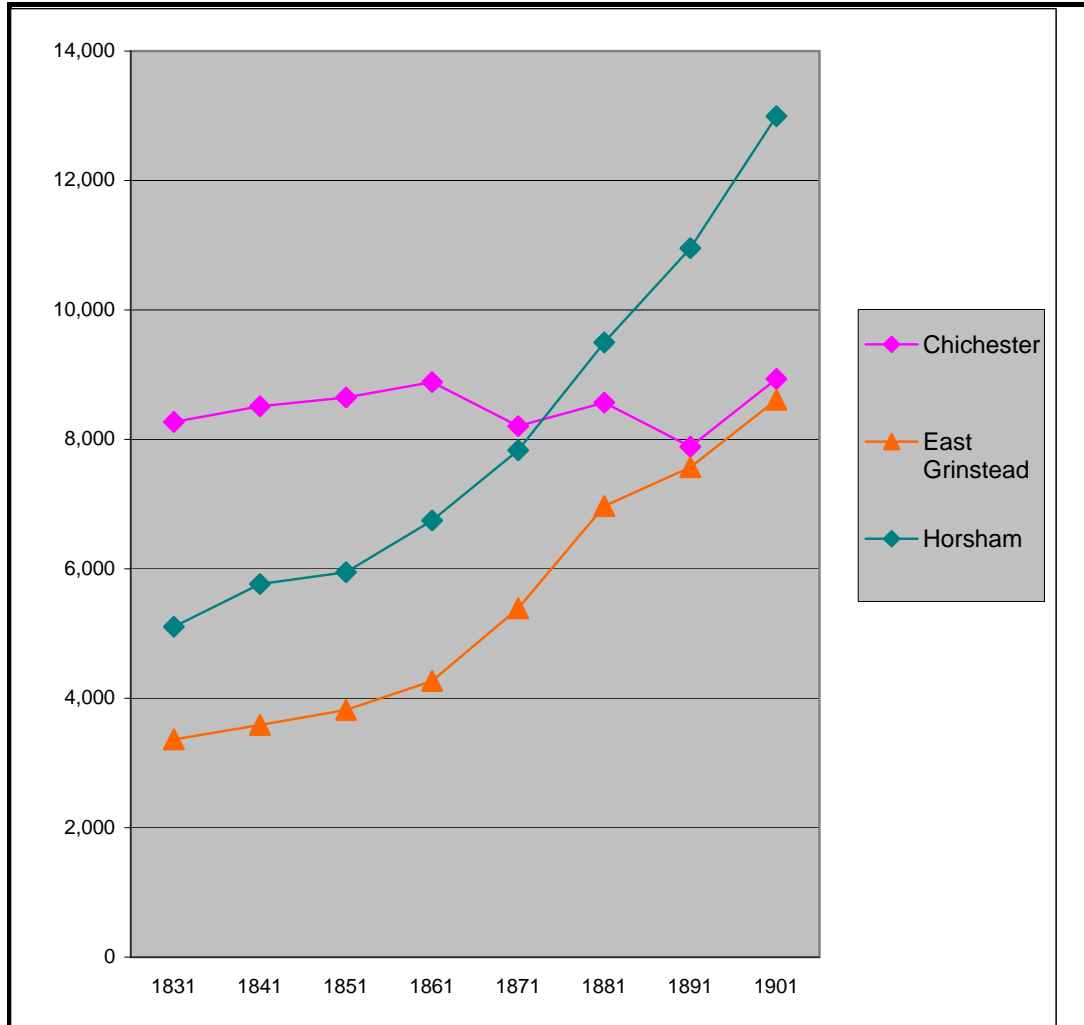

## Population of West Sussex market towns 1831 - 1901

	Chichester	East Grinstead	Horsham
1831	8,270	3,364	5,105
1841	8,512	3,586	5,765
1851	8,647	3,820	5,947
1861	8,884	4,266	6,747
1871	8,205	5,390	7,831
1881	8,569	6,968	9,499
1891	7,887	7,569	10,955
1901	8,934	8,610	12,994
% increase	8.0	155.9	154.5