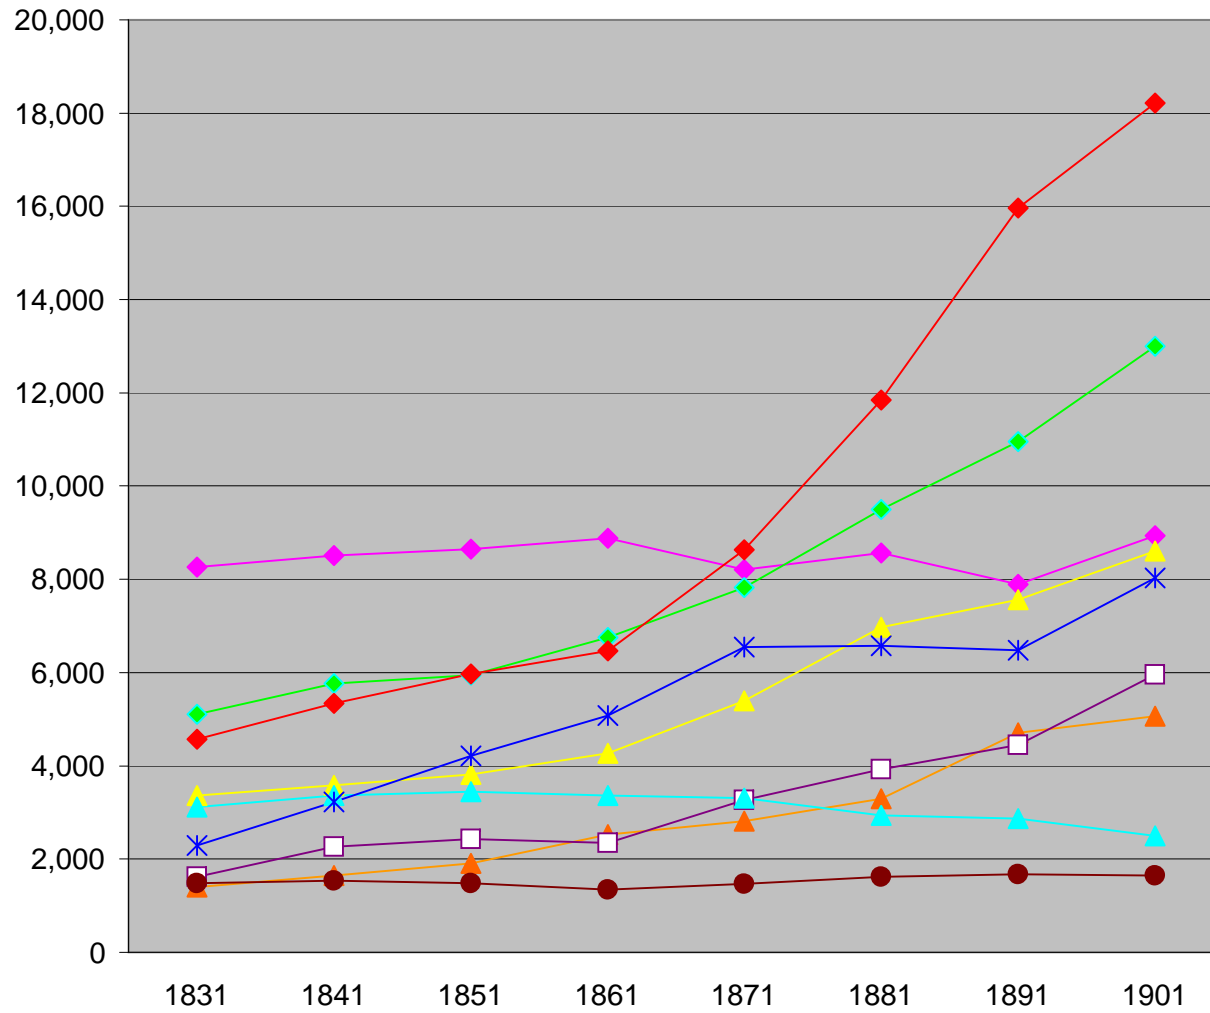

Population of West Sussex towns 1831 - 1901

- ▲ Bognor Regis
- ◆ Chichester
- ▲ East Grinstead
- ◆ Horsham
- Littlehampton
- Midhurst
- ▲ Petworth
- * Shoreham Harbour Area
- ◆ Worthing

* Old and New Shoreham, Kingston and Southwick