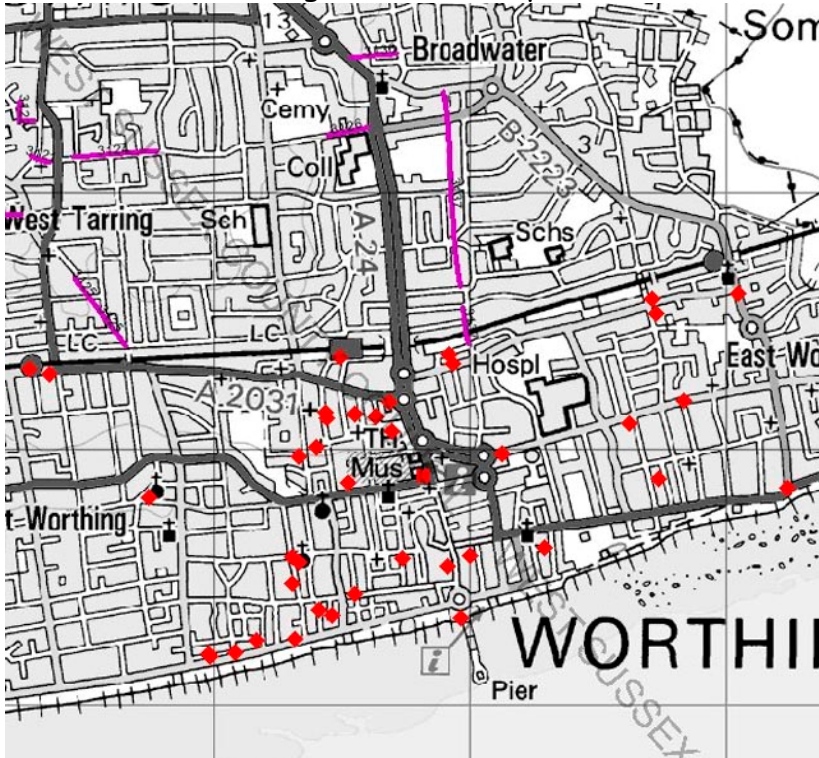

Worthing Town Trail: 9. Maps

Source 9a. Worthing town trail map

Note: These maps are extracts from the West Sussex County Council Interactive Map (iMap) and are copyright of the Ordnance Survey. They may be used in the classroom but must not be reproduced for any other purpose.
See Teachers' Notes for further details on how to access the iMap.

Source 9b. Map of the central section of Worthing town trail

Source 9c. Map of the eastern section of Worthing town trail

Source 9d. Map of the western section of Worthing town trail