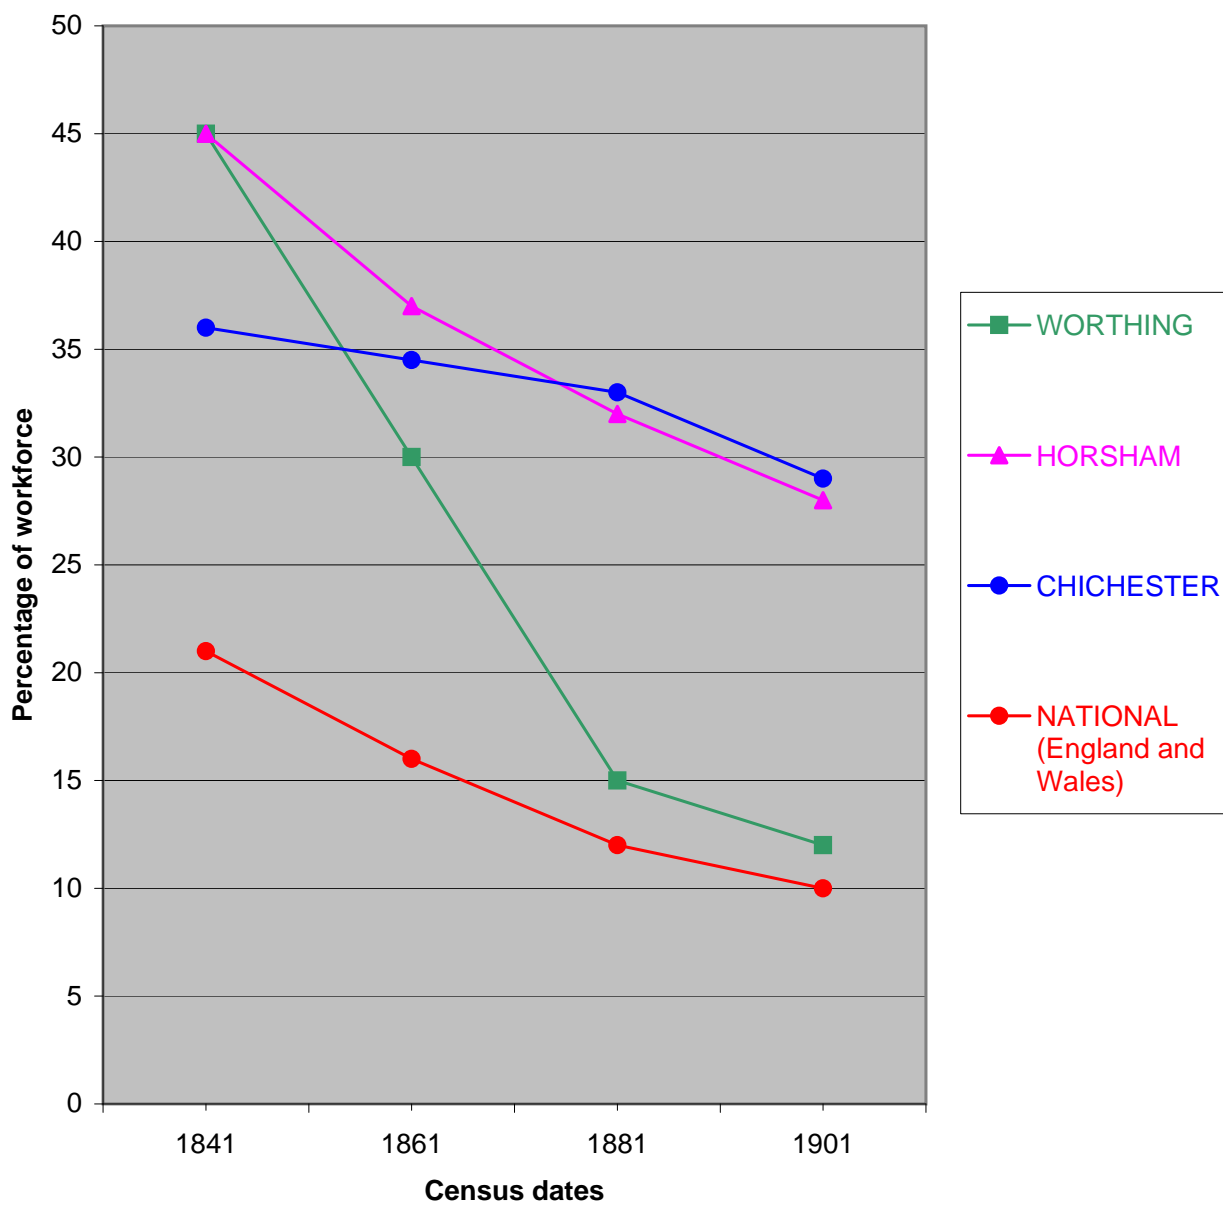

**Agricultural workers in Sussex 1841 - 1901
by percentage of workers**

	1841	1861	1881	1901
WORTHING	45	30	15	12
HORSHAM	45	37	32	28
CHICHESTER	36	34.5	33	29
NATIONAL (England and Wales)	21	16	12	10