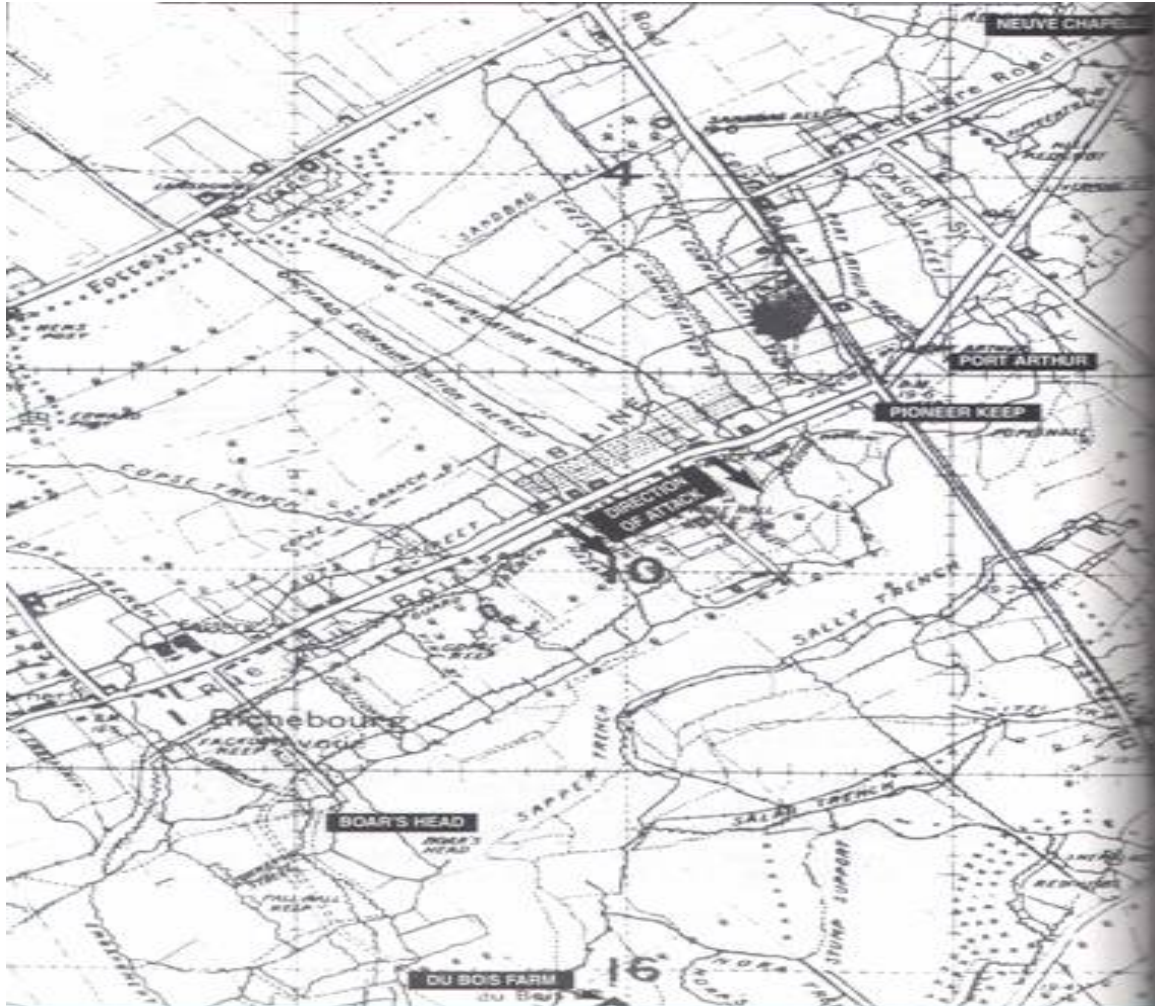

Learning Resources for Teachers:

Learning Resource: **John Searle**

The Battle of Boar's Head was fought the day before the more well-known

Battle of the Somme. The aim of the Boar's Head attack was to provide a diversion for the main Somme attack- an attempt to trick the Germans into thinking that the main British attack would be in the Pas de Calais region, rather than along the river Somme. Many of the Royal Sussex soldiers who participated in the attack were in fact fighting in their first ever battle.

Clue 6 - Map of the Battle of Boar's Head