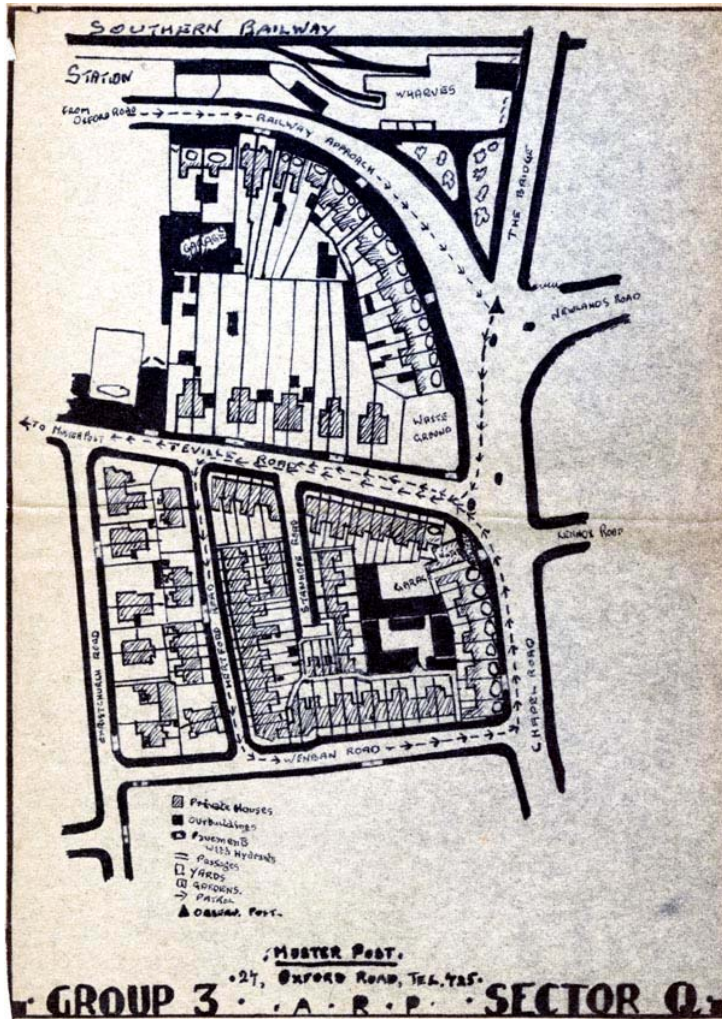

Wartime West Sussex 1939 - 1945: AIR RAIDS – ARP WARDENS

ARP sector map and householder's card

A map showing ARP "Sector Q" of Worthing and the patrol route for wardens responsible for that sector

A.R.P.

YOU ARE IN GROUP 3
SECTOR P or Q

YOUR AIR RAID WARDENS are—

	Name	Address	Telephone
1	A. Waugh (Senior)	27 Oxford Road.	725
2	H. P. Howell	56 Deville Road.	705
3	L. J. Dean	40 Oxford Road	
4	J. W. Lawson	11 Cross Street	
5	L. E. Packham	26 Clifton Road.	
6	Miss M. Miles	12 Cross Street.	