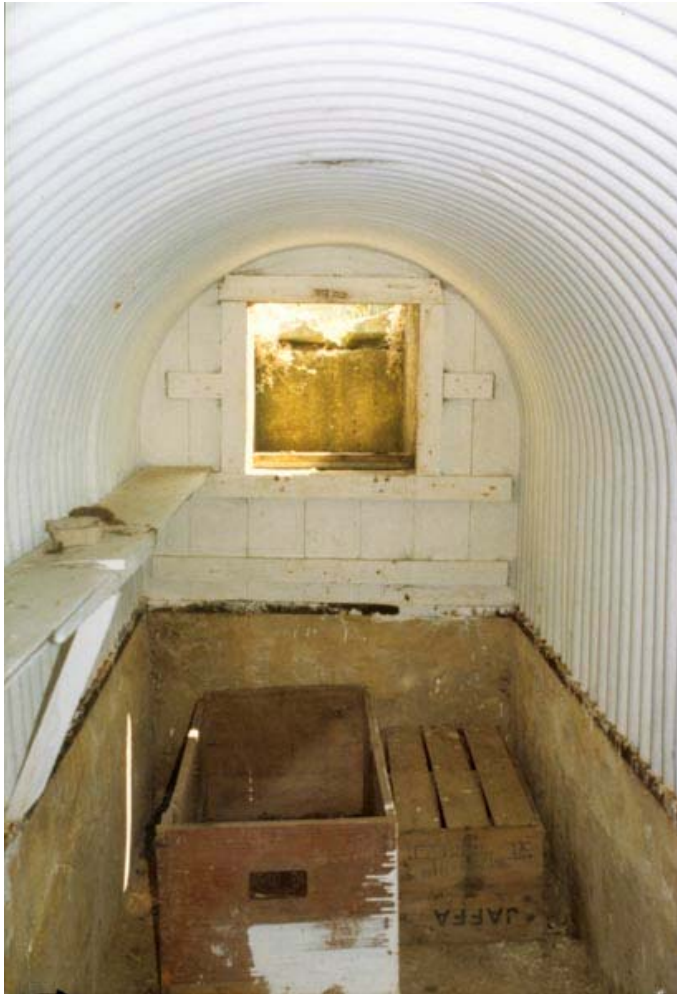

Wartime West Sussex 1939 – 1945 AIR RAIDS – SHELTERS

Anderson shelter in Rustington

Interior (top) and exterior (below) of an Anderson shelter in a garden in Harsfold Road, Rustington, photographed after the war