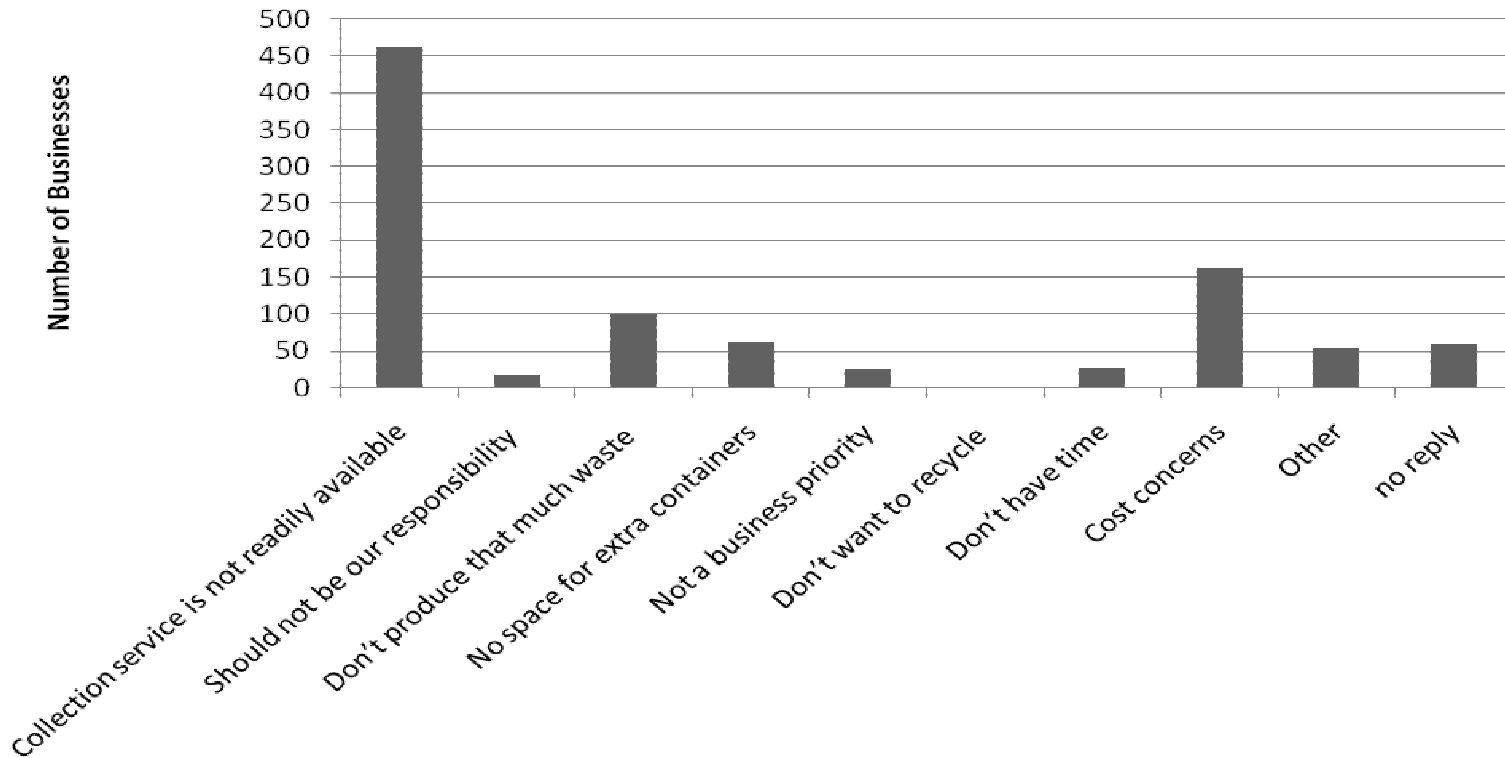

Barriers to Recycling

Q12. What barriers prevent you recycling, or recycling more?