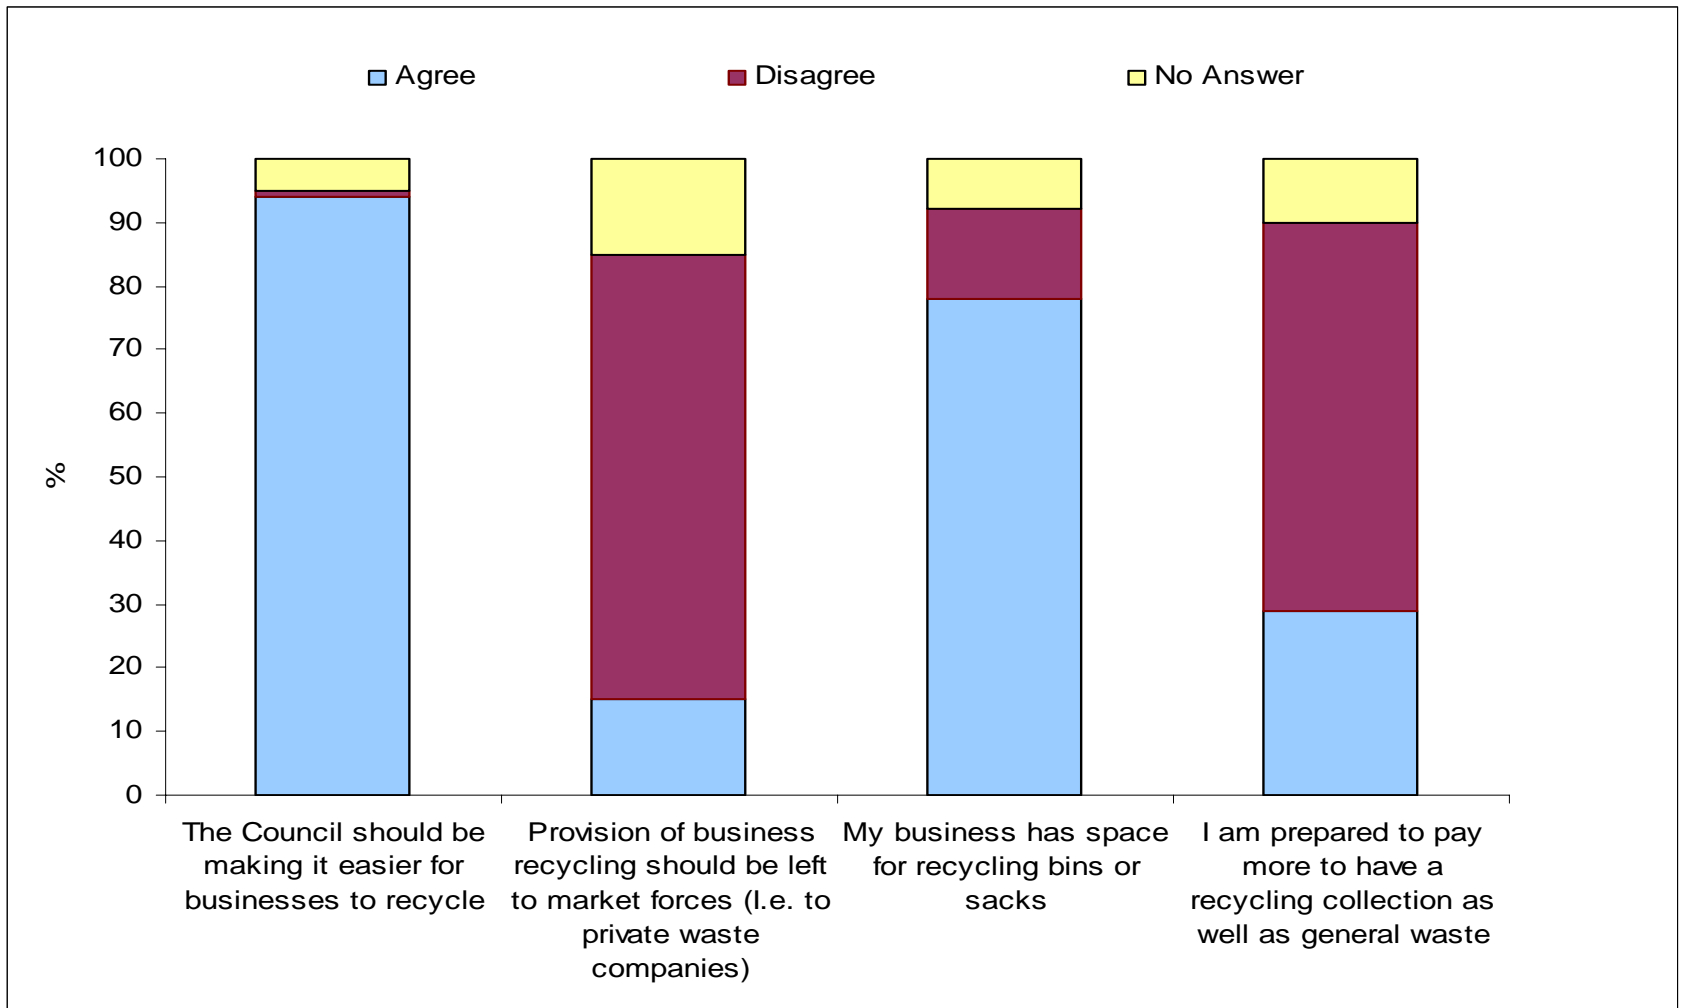

Business Perceptions