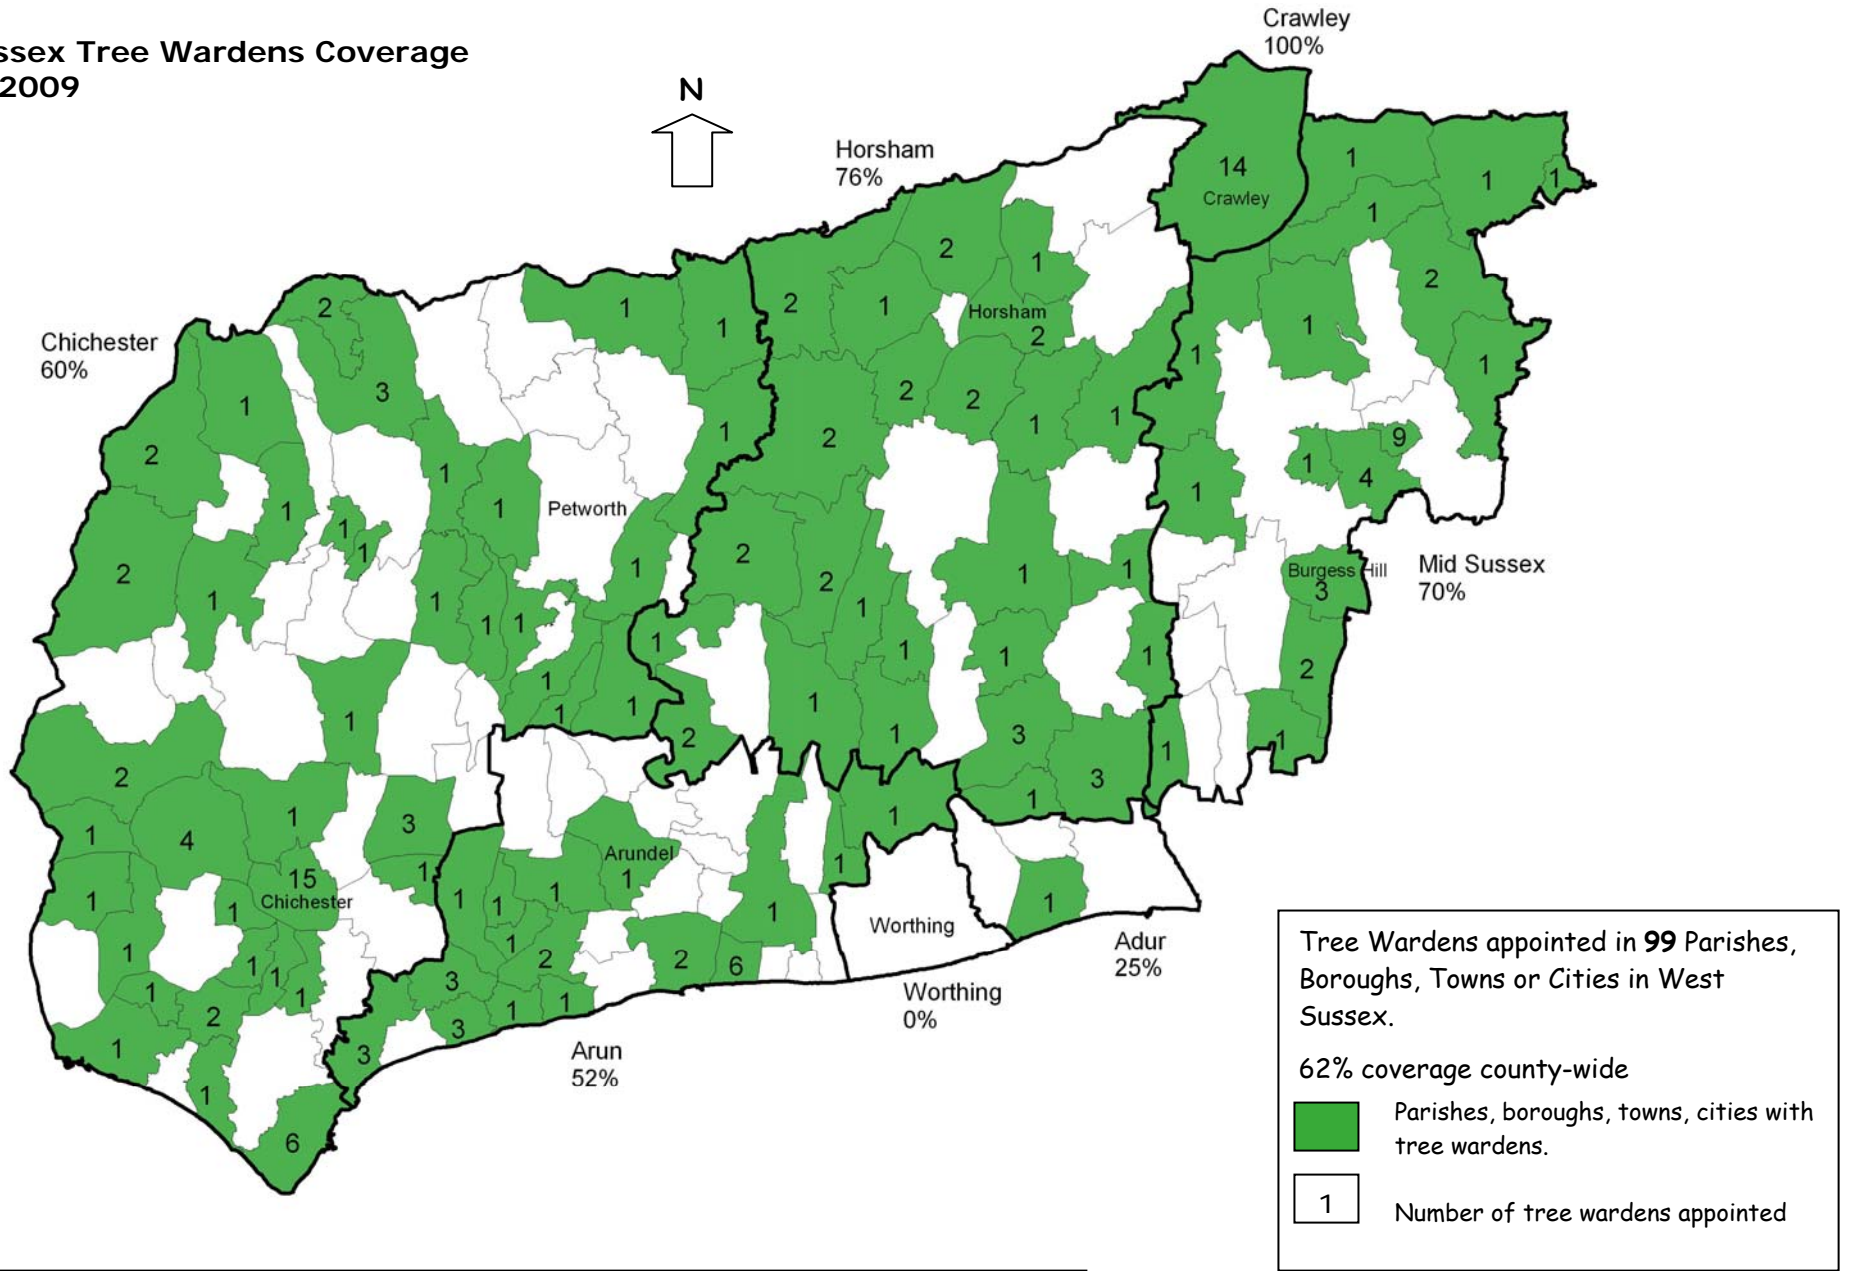

**West Sussex Tree Wardens Coverage
October 2009**

Reproduced from or based upon 2009 Ordnance Survey material with permission of the Controller of HMSO (c) Crown Copyright reserved.
 Unauthorised reproduction infringes Crown copyright and may lead to prosecution or civil proceedings. West Sussex County Council Licence No. 100023447