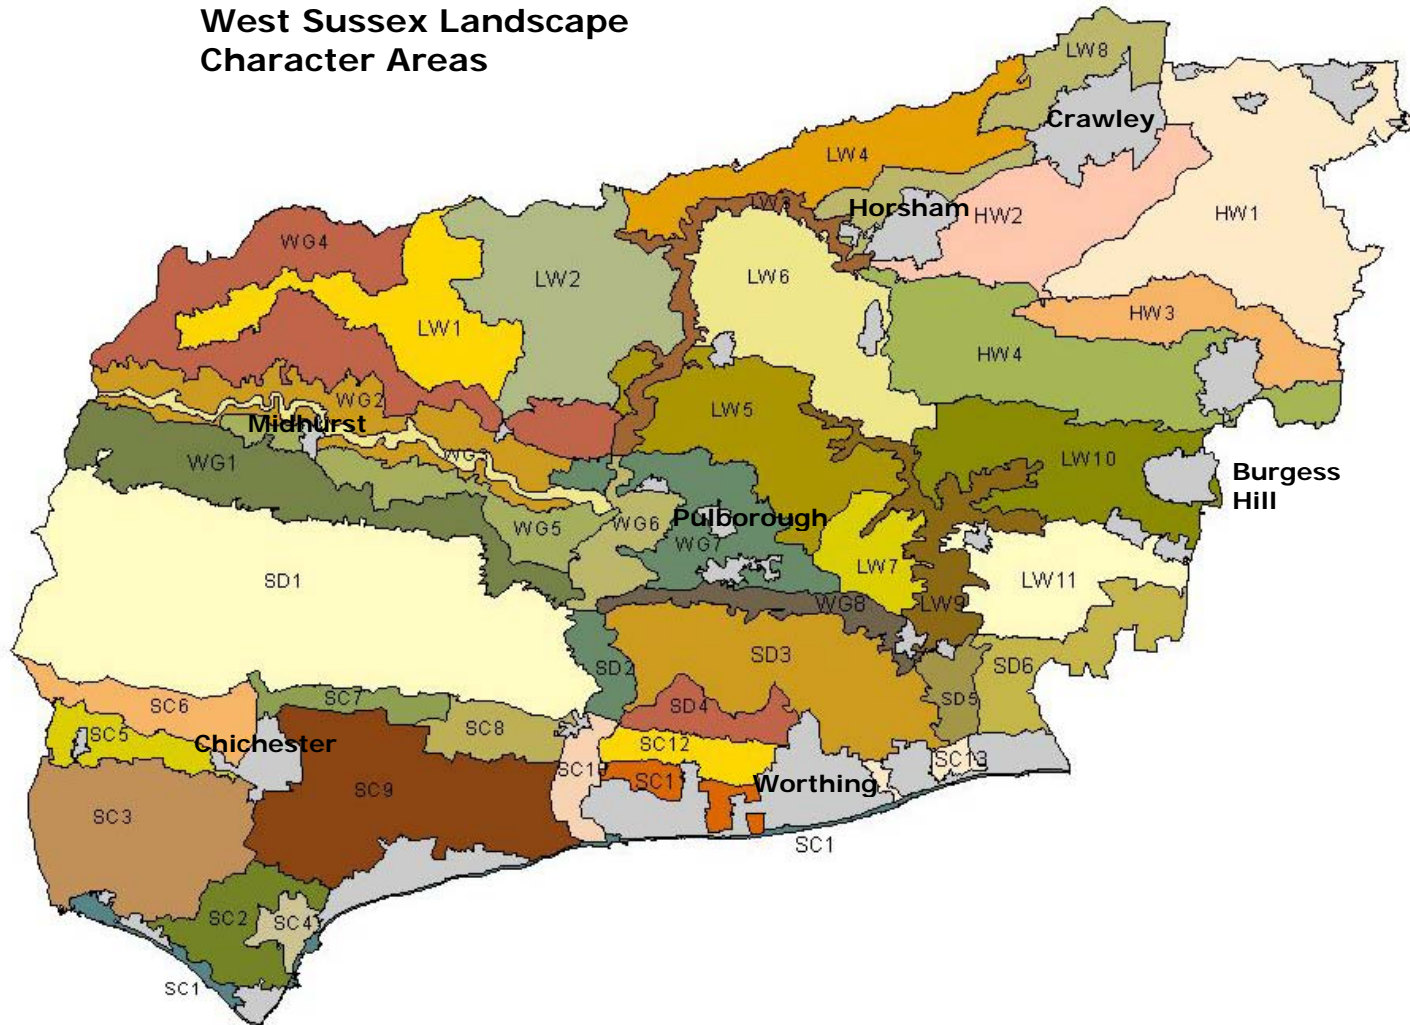

## West Sussex Landscape Character Areas

SD4	Angmering Park
SC12	Angmering Upper Coastal Plain
WG6	Arun Wildbrooks
SC6	Ashlings Upper Coastal Plain
	<b>Built Up Areas</b>
SD3	Central Downs
LW6	Central Low Weald
WG8	Central Scarp Footslopes
SC3	Chichester Harbour
SC9	Chichester to Yapton Coastal Plain
SD5	Downland Adur Valley
SD2	Downland Arun Valley
SD6	Eastern Downs
LW10	Eastern Low Weald
LW11	Eastern Scarp Footslopes
SC8	Fontwell Upper Coastal Plain
SC7	Halnaker Upper Coastal Plain
HW1	High Weald
HW2	High Weald Forests
HW4	High Weald Fringes
SC11	Littlehampton & Worthing Fringes
LW4	Low Weald Hills
SC10	Lower Arun Valley
SC2	Manhood Peninsula
LW2	North Western Low Weald
LW1	North Western Ridges
WG4	North Western Valleys
LW8	Northern Vales
HW3	Ouse Valley
SC4	Pagham Harbour
WG2	Rother Farmlands
WG3	Rother Valley
WG5	Rother Woods and Heaths
SC1	South Coast Shoreline
SC5	Southbourne Coastal Plain
LW5	Southern Low Weald
WG7	Storrington Woods & Heaths
LW9	Upper Adur Valley
LW3	Upper Arun Valley
SD1	Western Downs
WG1	Western Scarp Footslopes
LW7	Wiston Low Weald
SC13	Worthing & Adur Fringes