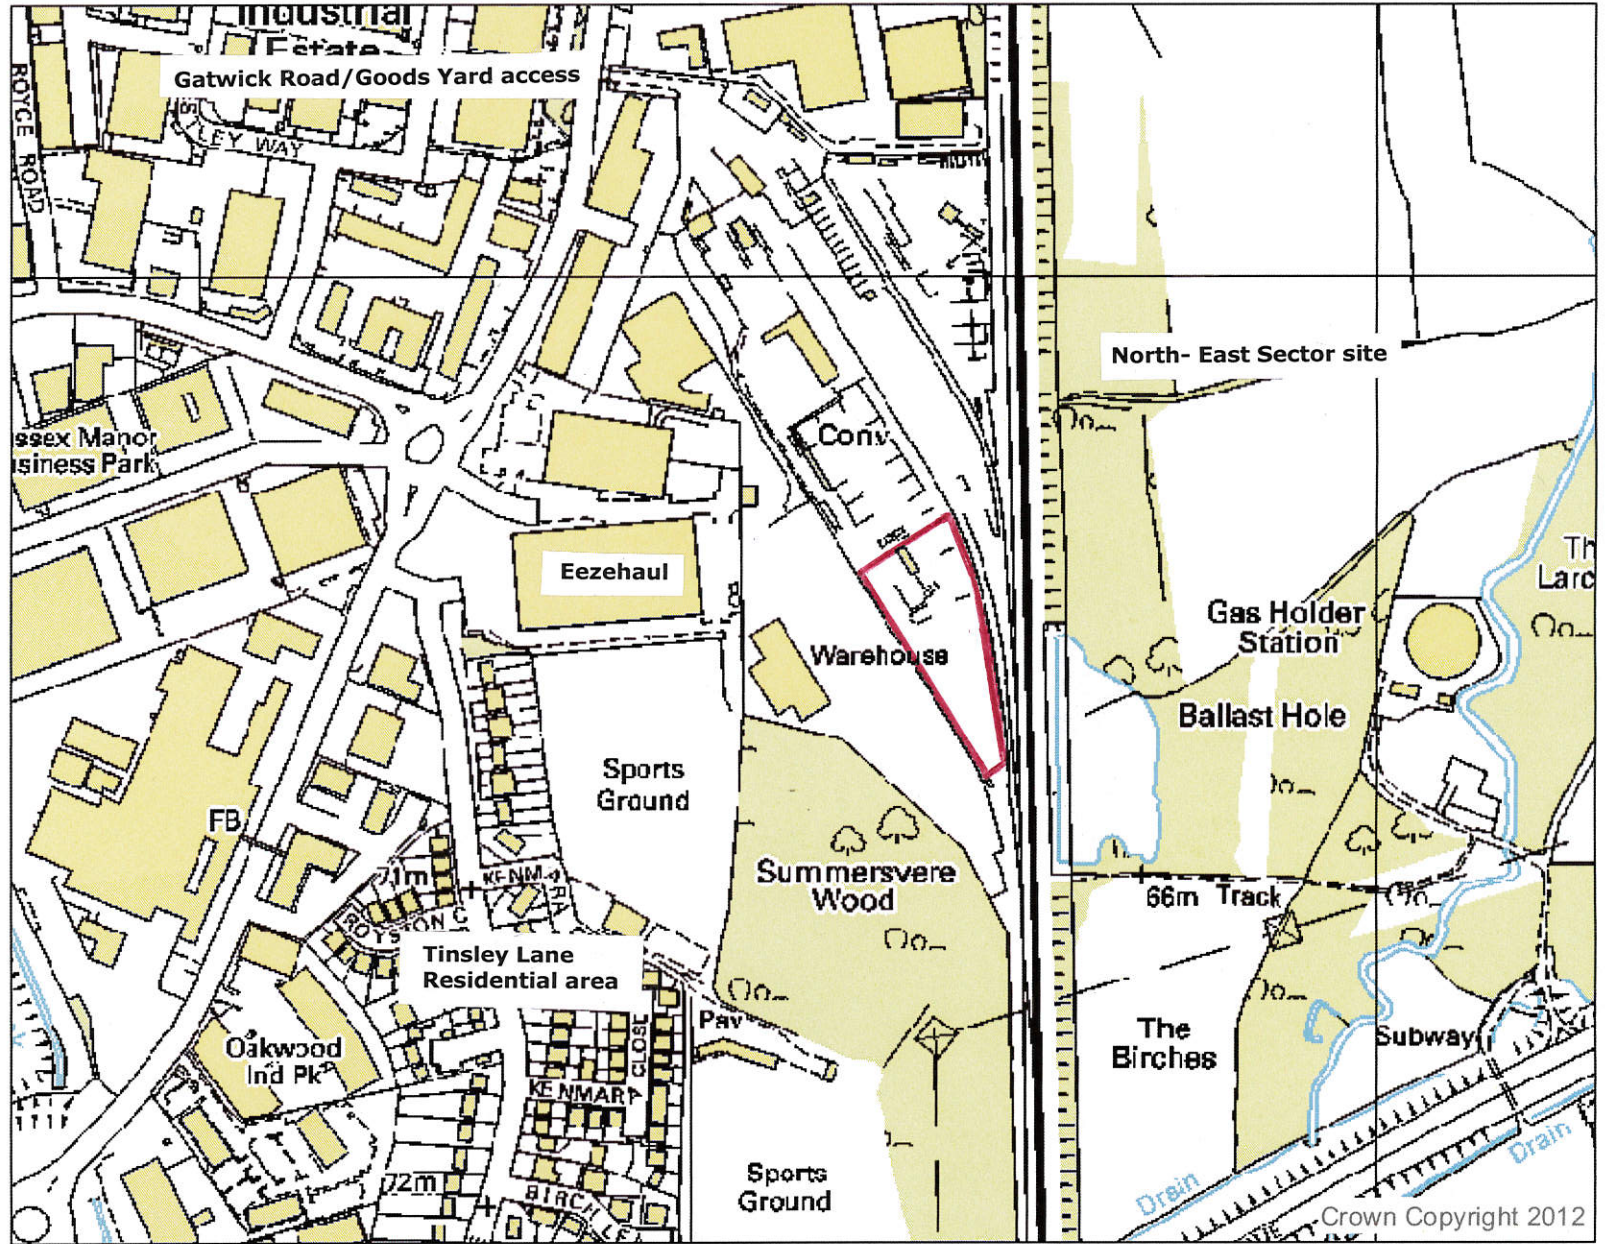

# Noise and Dust Receptor Locations

Date:  
Author:  
Scale 1:5,000

## Map Notes

Crown Copyright. All rights reserved.  
West Sussex County Council  
100023447 (2012)