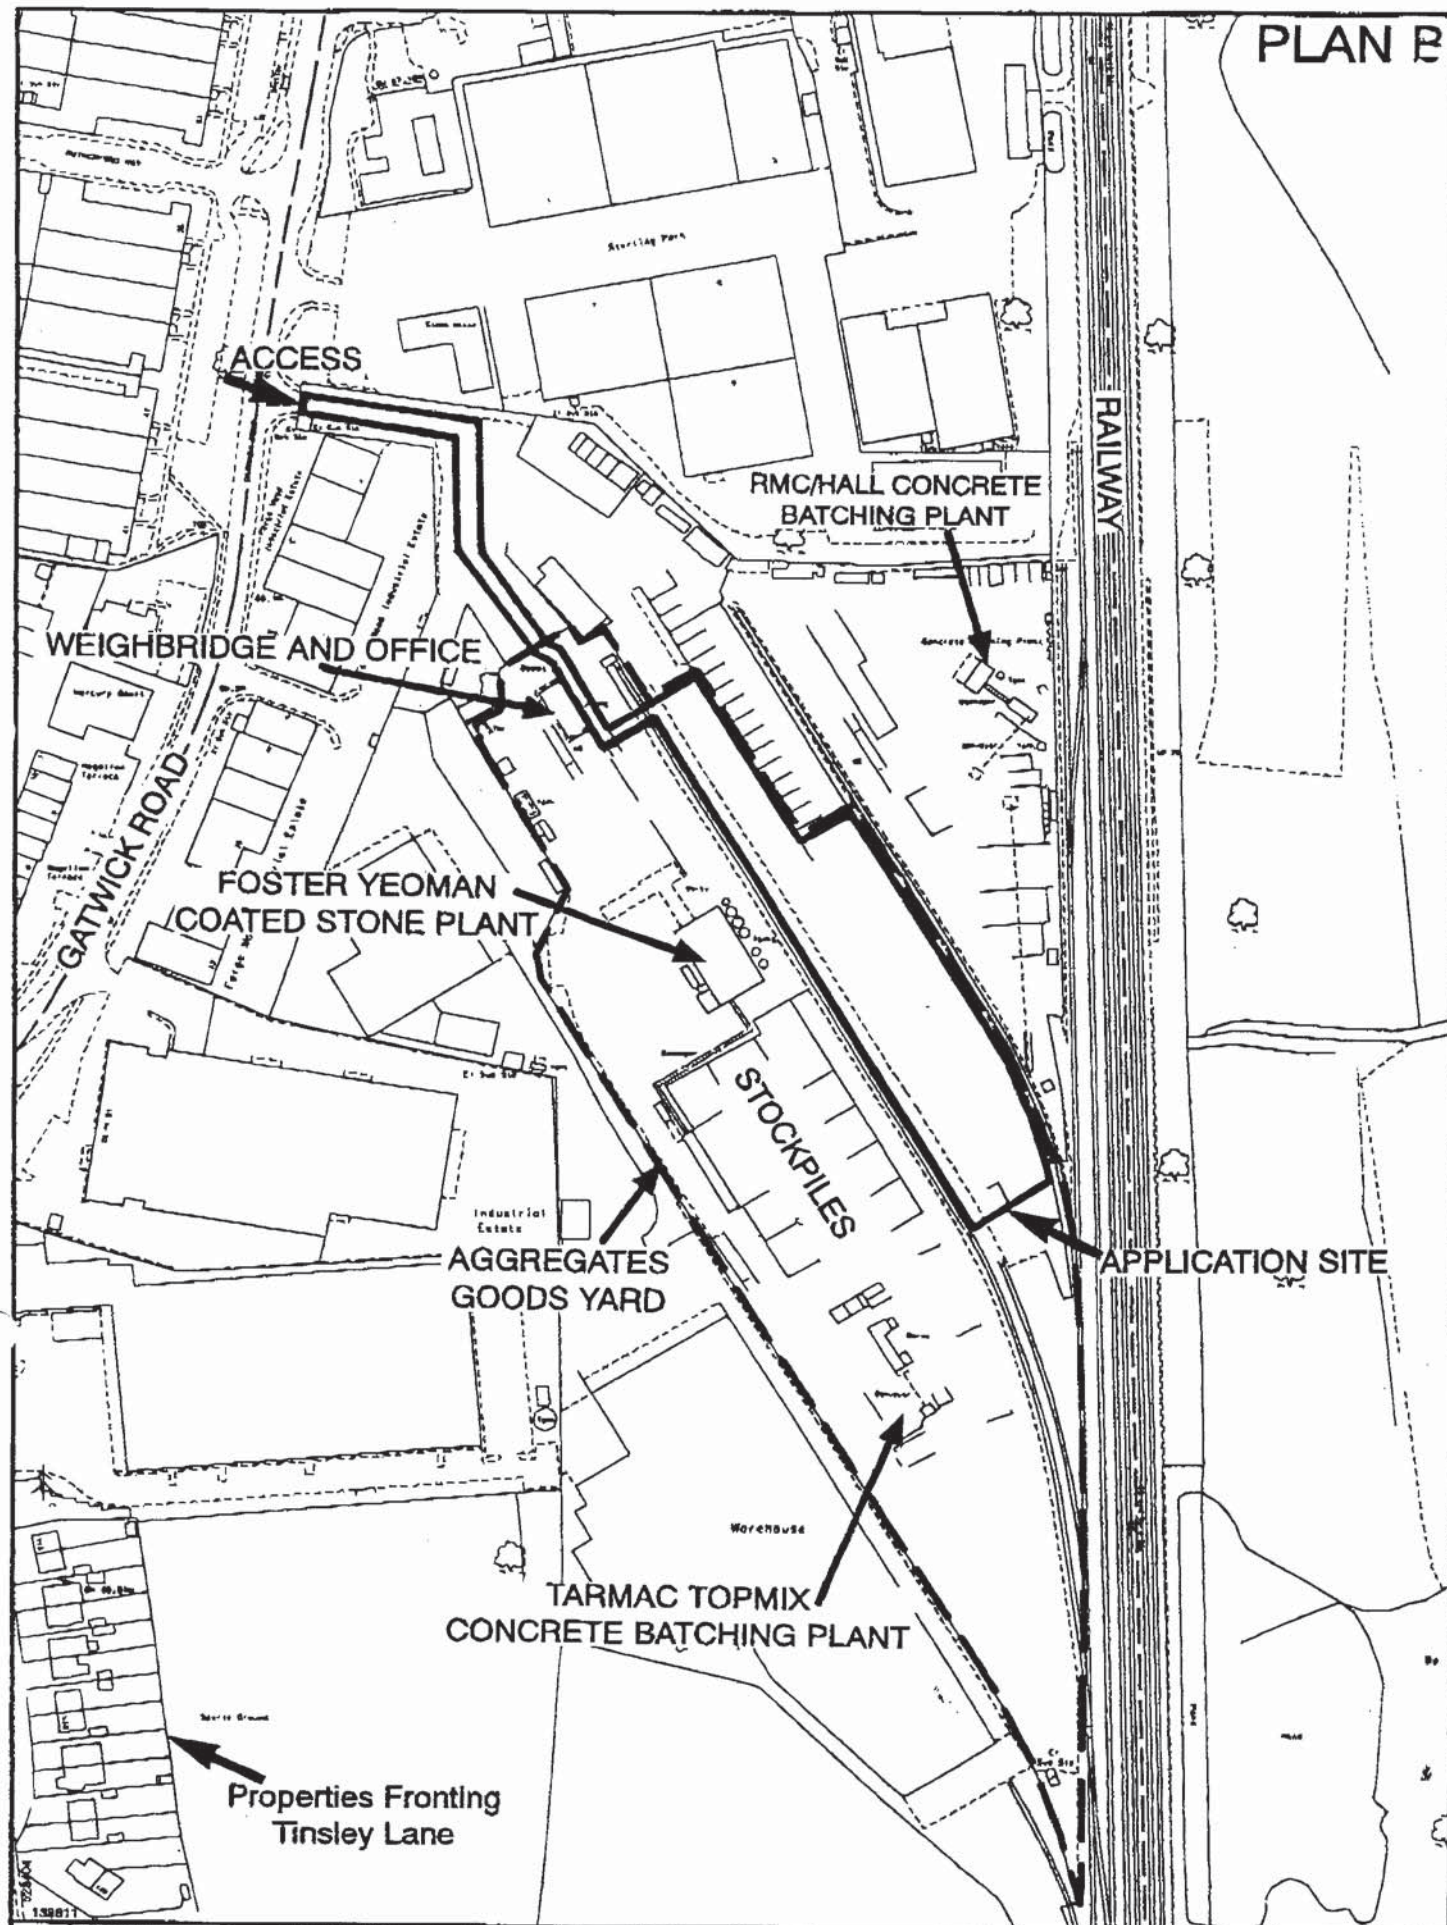

PLAN B

Reproduced from or based upon the 1998 Ordnance Survey mapping with the permission of the Controller of HMSO (c) Crown Copyright reserved. Unauthorised reproduction infringes Crown copyright and may lead to prosecution or civil proceedings. West Sussex County Council License No. LA078902

SCALE 1:2500
DATE: 08 Jul 98

CR.97.0397