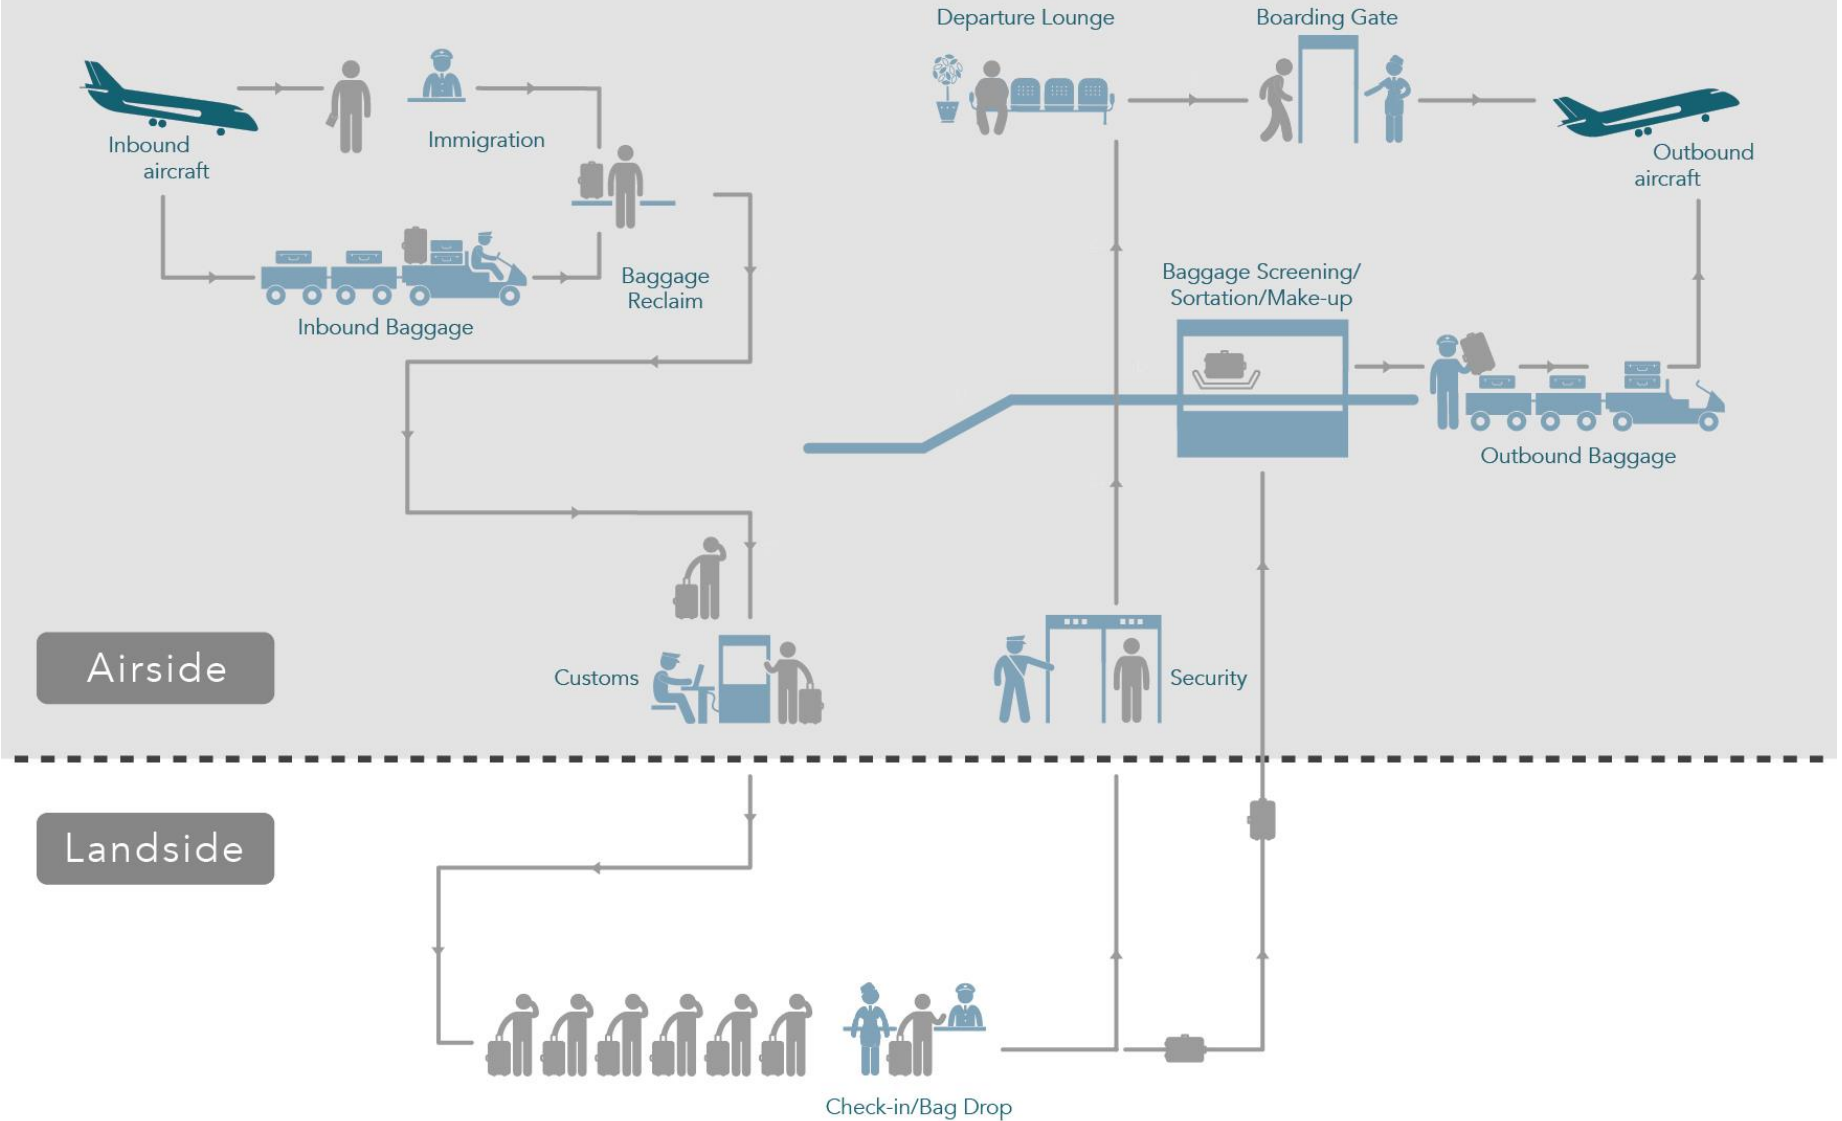

Gatwick
CONNECTS

Your flight connection service

**AN INTRODUCTION TO
GATWICKCONNECTS**

Gatcom January 2016

GATWICKCONNECTS

- A free service for passengers transiting through the airport and self-connecting onto another flight
- Managing flight connections on behalf of the passenger – issuing of boarding passes and checking in of luggage
- Passengers bypass check-in and head straight through security to catch their onward flight
- Applies to all pax transferring between flights on airlines within the same terminal or between terminals on non-interline bookings

SELF HUB PROCESS

GATWICKCONNECTS PROCESS

DELIVERING A FREE AND RELIABLE SERVICE

GatwickConnects is available in all four of our arrivals halls:

AIRLINE MEMBERS

easyJet

virgin atlantic 

flybe.