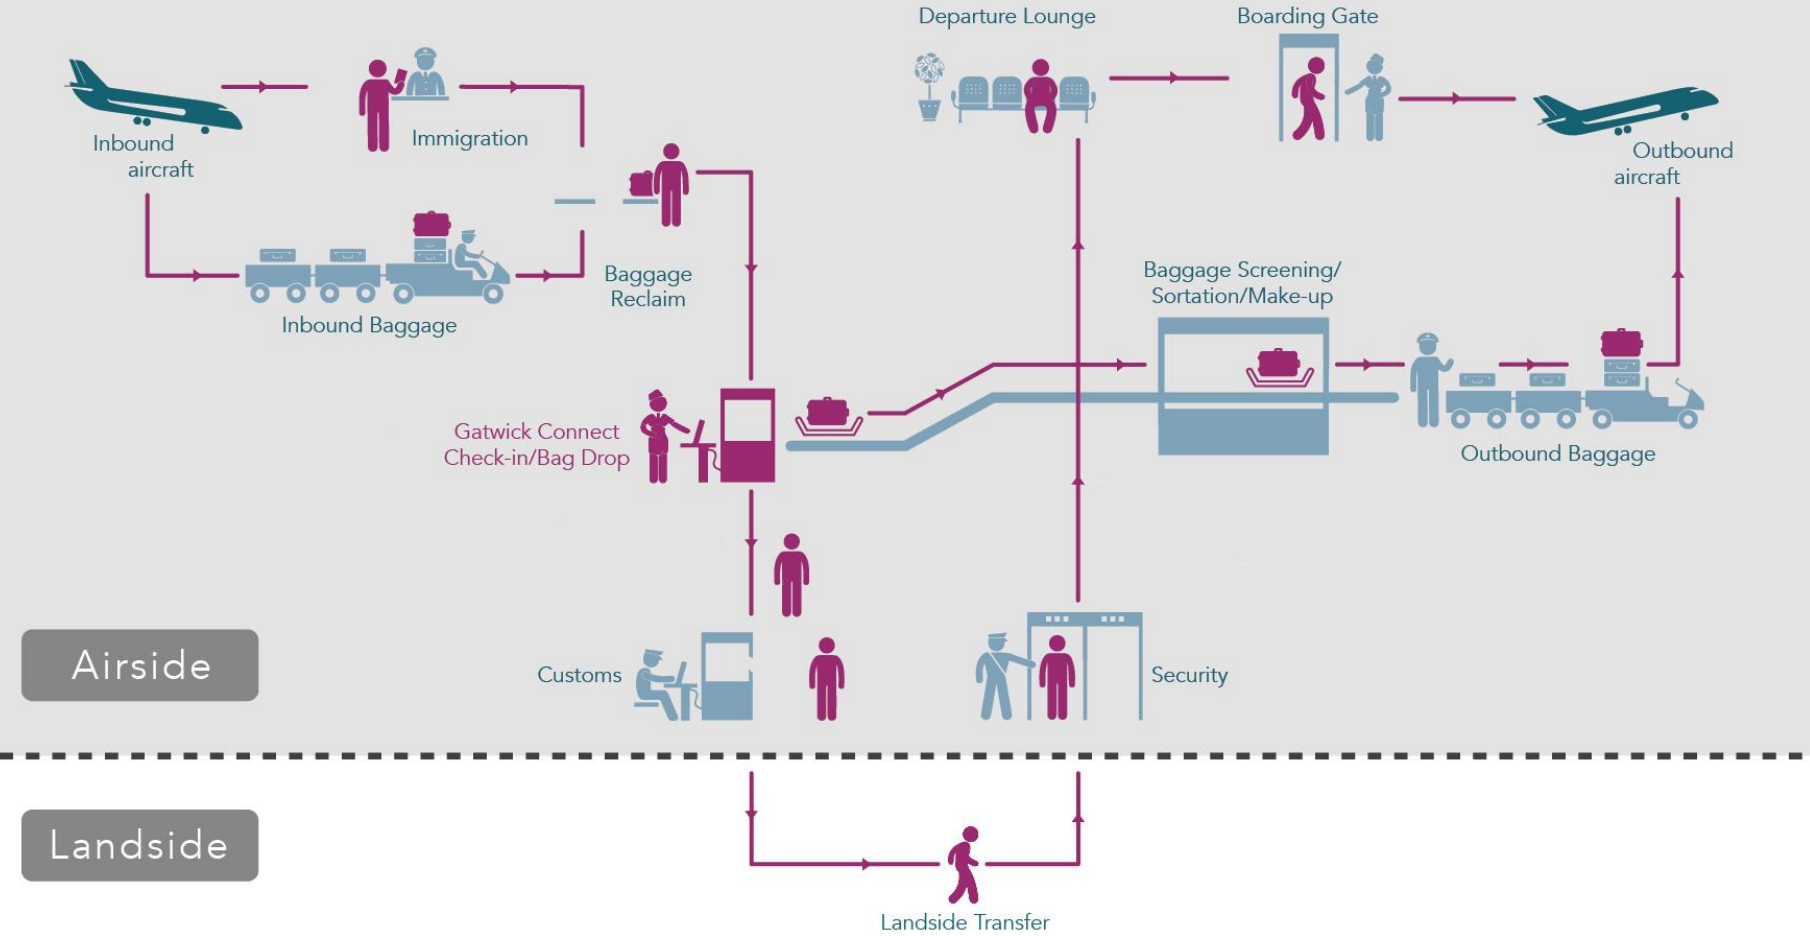

Gatwick
CONNECTS

Your flight connection service

**AN INTRODUCTION TO
GATWICKCONNECTS**

Gatcom January 2016

GATWICKCONNECTS

- A free service for passengers transiting through the airport and self-connecting onto another flight
- Managing flight connections on behalf of the passenger – issuing of boarding passes and checking in of luggage
- Passengers bypass check-in and head straight through security to catch their onward flight
- Applies to all pax transferring between flights on airlines within the same terminal or between terminals on non-interline bookings

SELF HUB PROCESS

GATWICKCONNECTS PROCESS

DELIVERING A FREE AND RELIABLE SERVICE

GatwickConnects is available in all four of our arrivals halls:

AIRLINE MEMBERS

easyJet

virgin atlantic 

flybe.