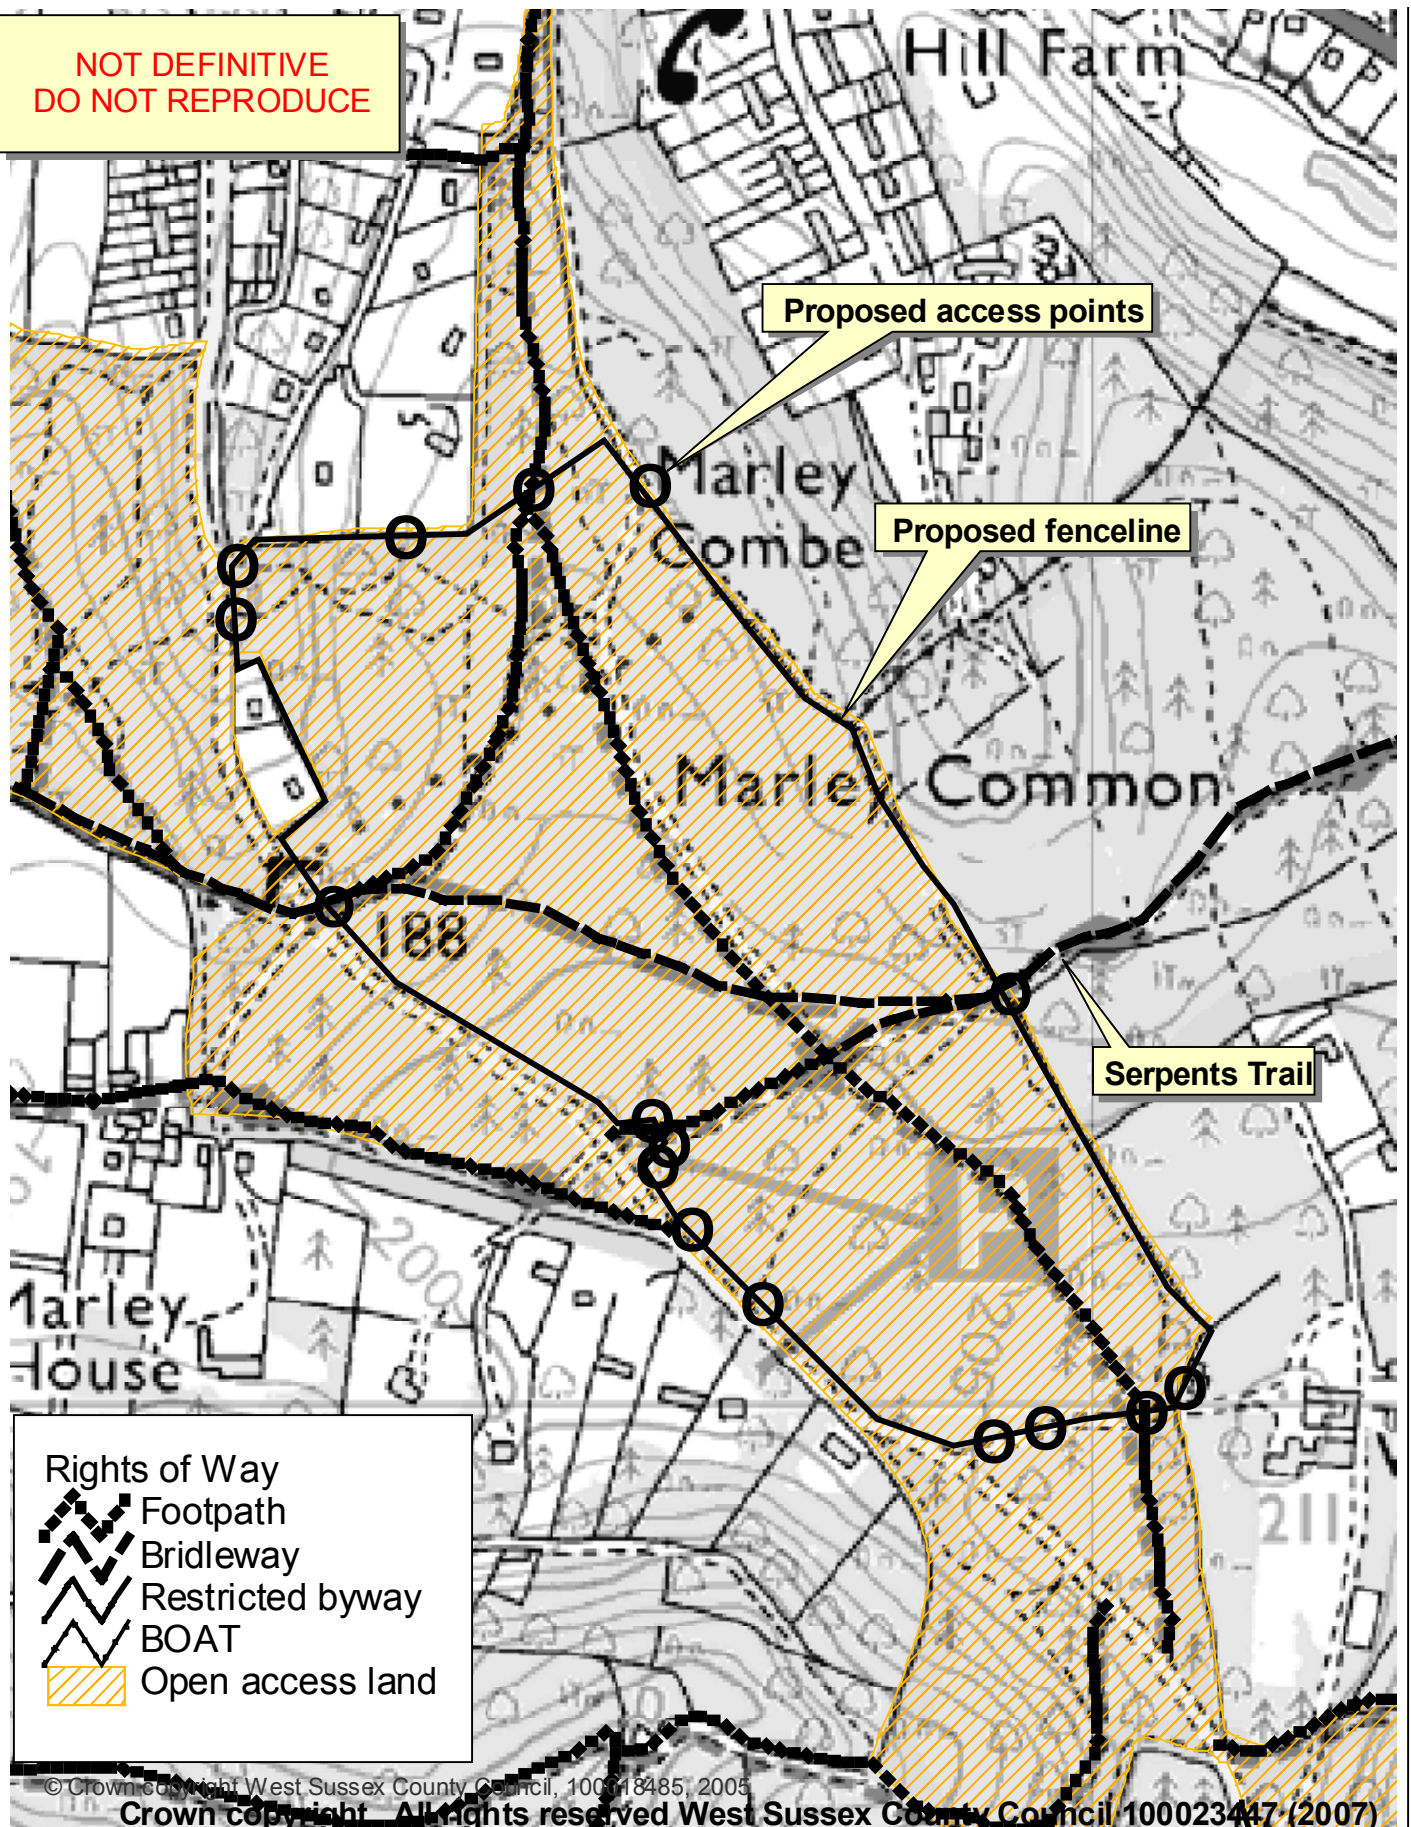

NOT DEFINITIVE  
DO NOT REPRODUCE

© Crown copyright West Sussex County Council, 100018485, 2005

Crown copyright. All rights reserved West Sussex County Council 100023447 (2007)

Date; Oct 2008 (JN)

WSCC, based  
on mapping  
supplied by NT

## National Trust proposals for fencing at Marley Common SU 887 314 (S of Haselmere)

0 0.03 0.06 0.09 Kilometers

1:5000

This map is reproduced from Ordnance Survey material with the permission of Ordnance Survey on behalf of the Controller of Her Majesty's Stationery Office. Unauthorised reproduction infringes Crown copyright and may lead to prosecution or civil proceedings.