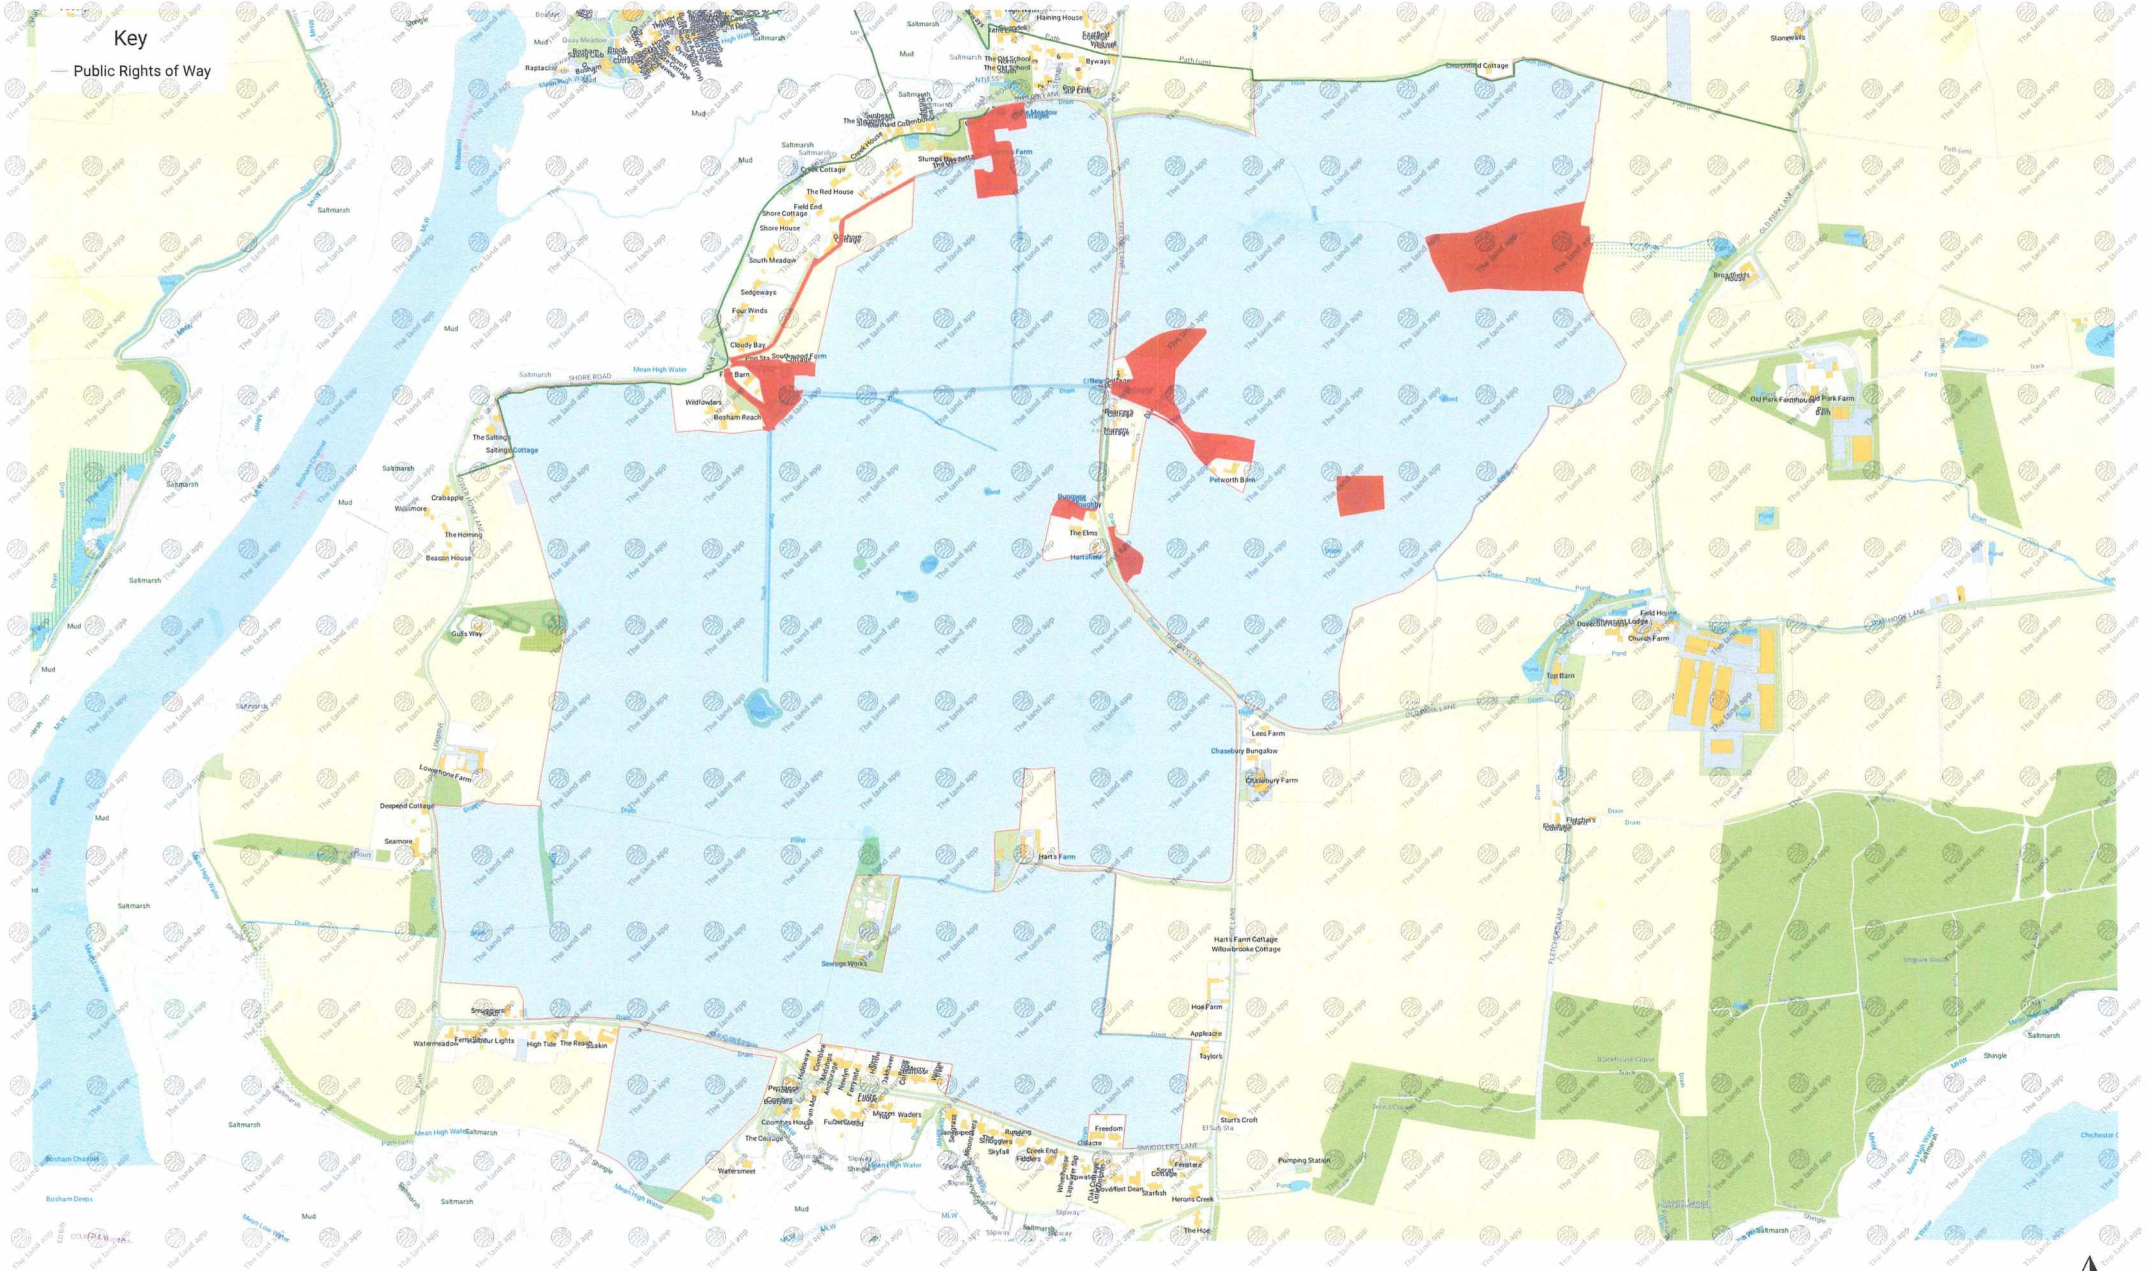

Southwood Farm Bosham, Chichester

Key

Public Rights of Way

Produced on Jun 7, 2023.

© Crown copyright and database right 2023 (licence number 100059532)

200 m

Scale 1:3000 (at A0)

Shore Road

Chardefield