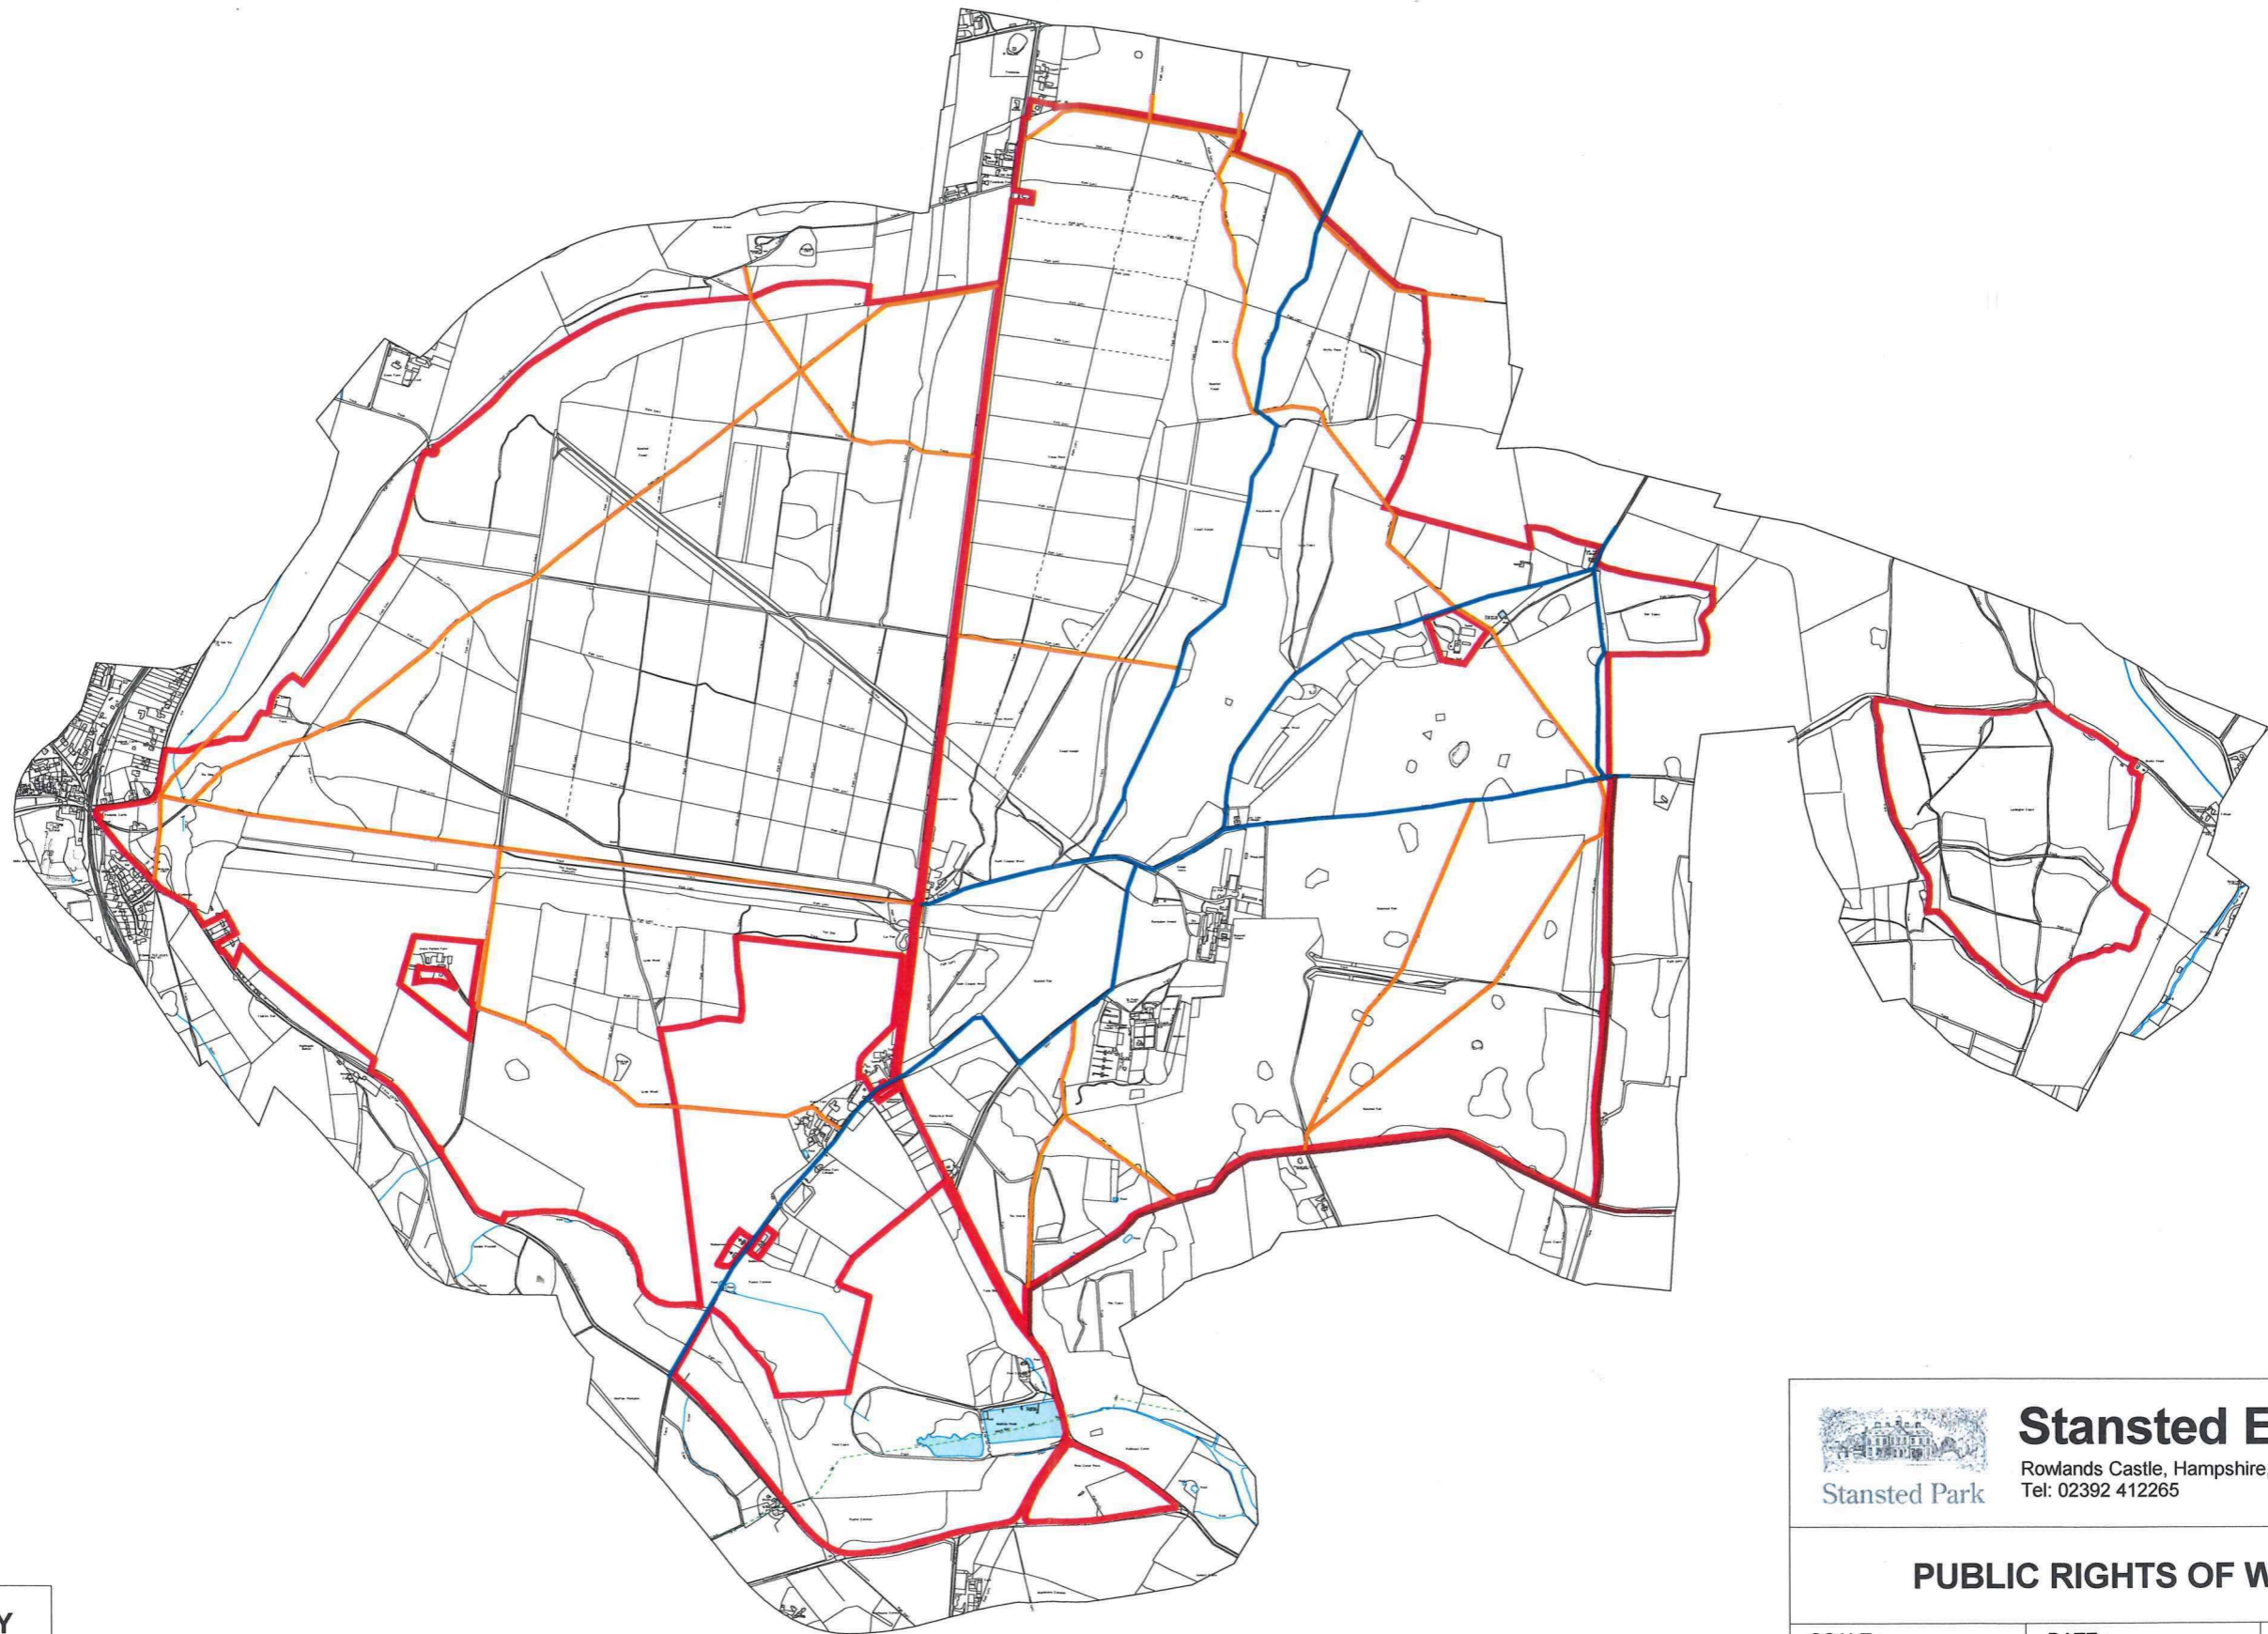

12

11

10

09

74

75

76

77

PUBLIC RIGHTS OF WAY

-  ESTATE BOUNDARY
-  PUBLIC FOOTPATHS
-  PUBLIC BRIDLEWAYS
-  RESTRICTED BYWAYS

Stansted Park

Stansted Estate

Rowlands Castle, Hampshire, PO9 6DX
Tel: 02392 412265

PUBLIC RIGHTS OF WAY

SCALE :
1 : 17500

DATE :
16/03/2021

MAP FILENAME :
2016 MasterMap v2 Stansted.mpd

Map data shown may contain Ordnance Survey © products supplied by
Pear Technology Services Ltd; Email: info@peartechology.co.uk
© Crown Copyright and database rights from 1997 to this day
Ordnance Survey © licence number 100023148