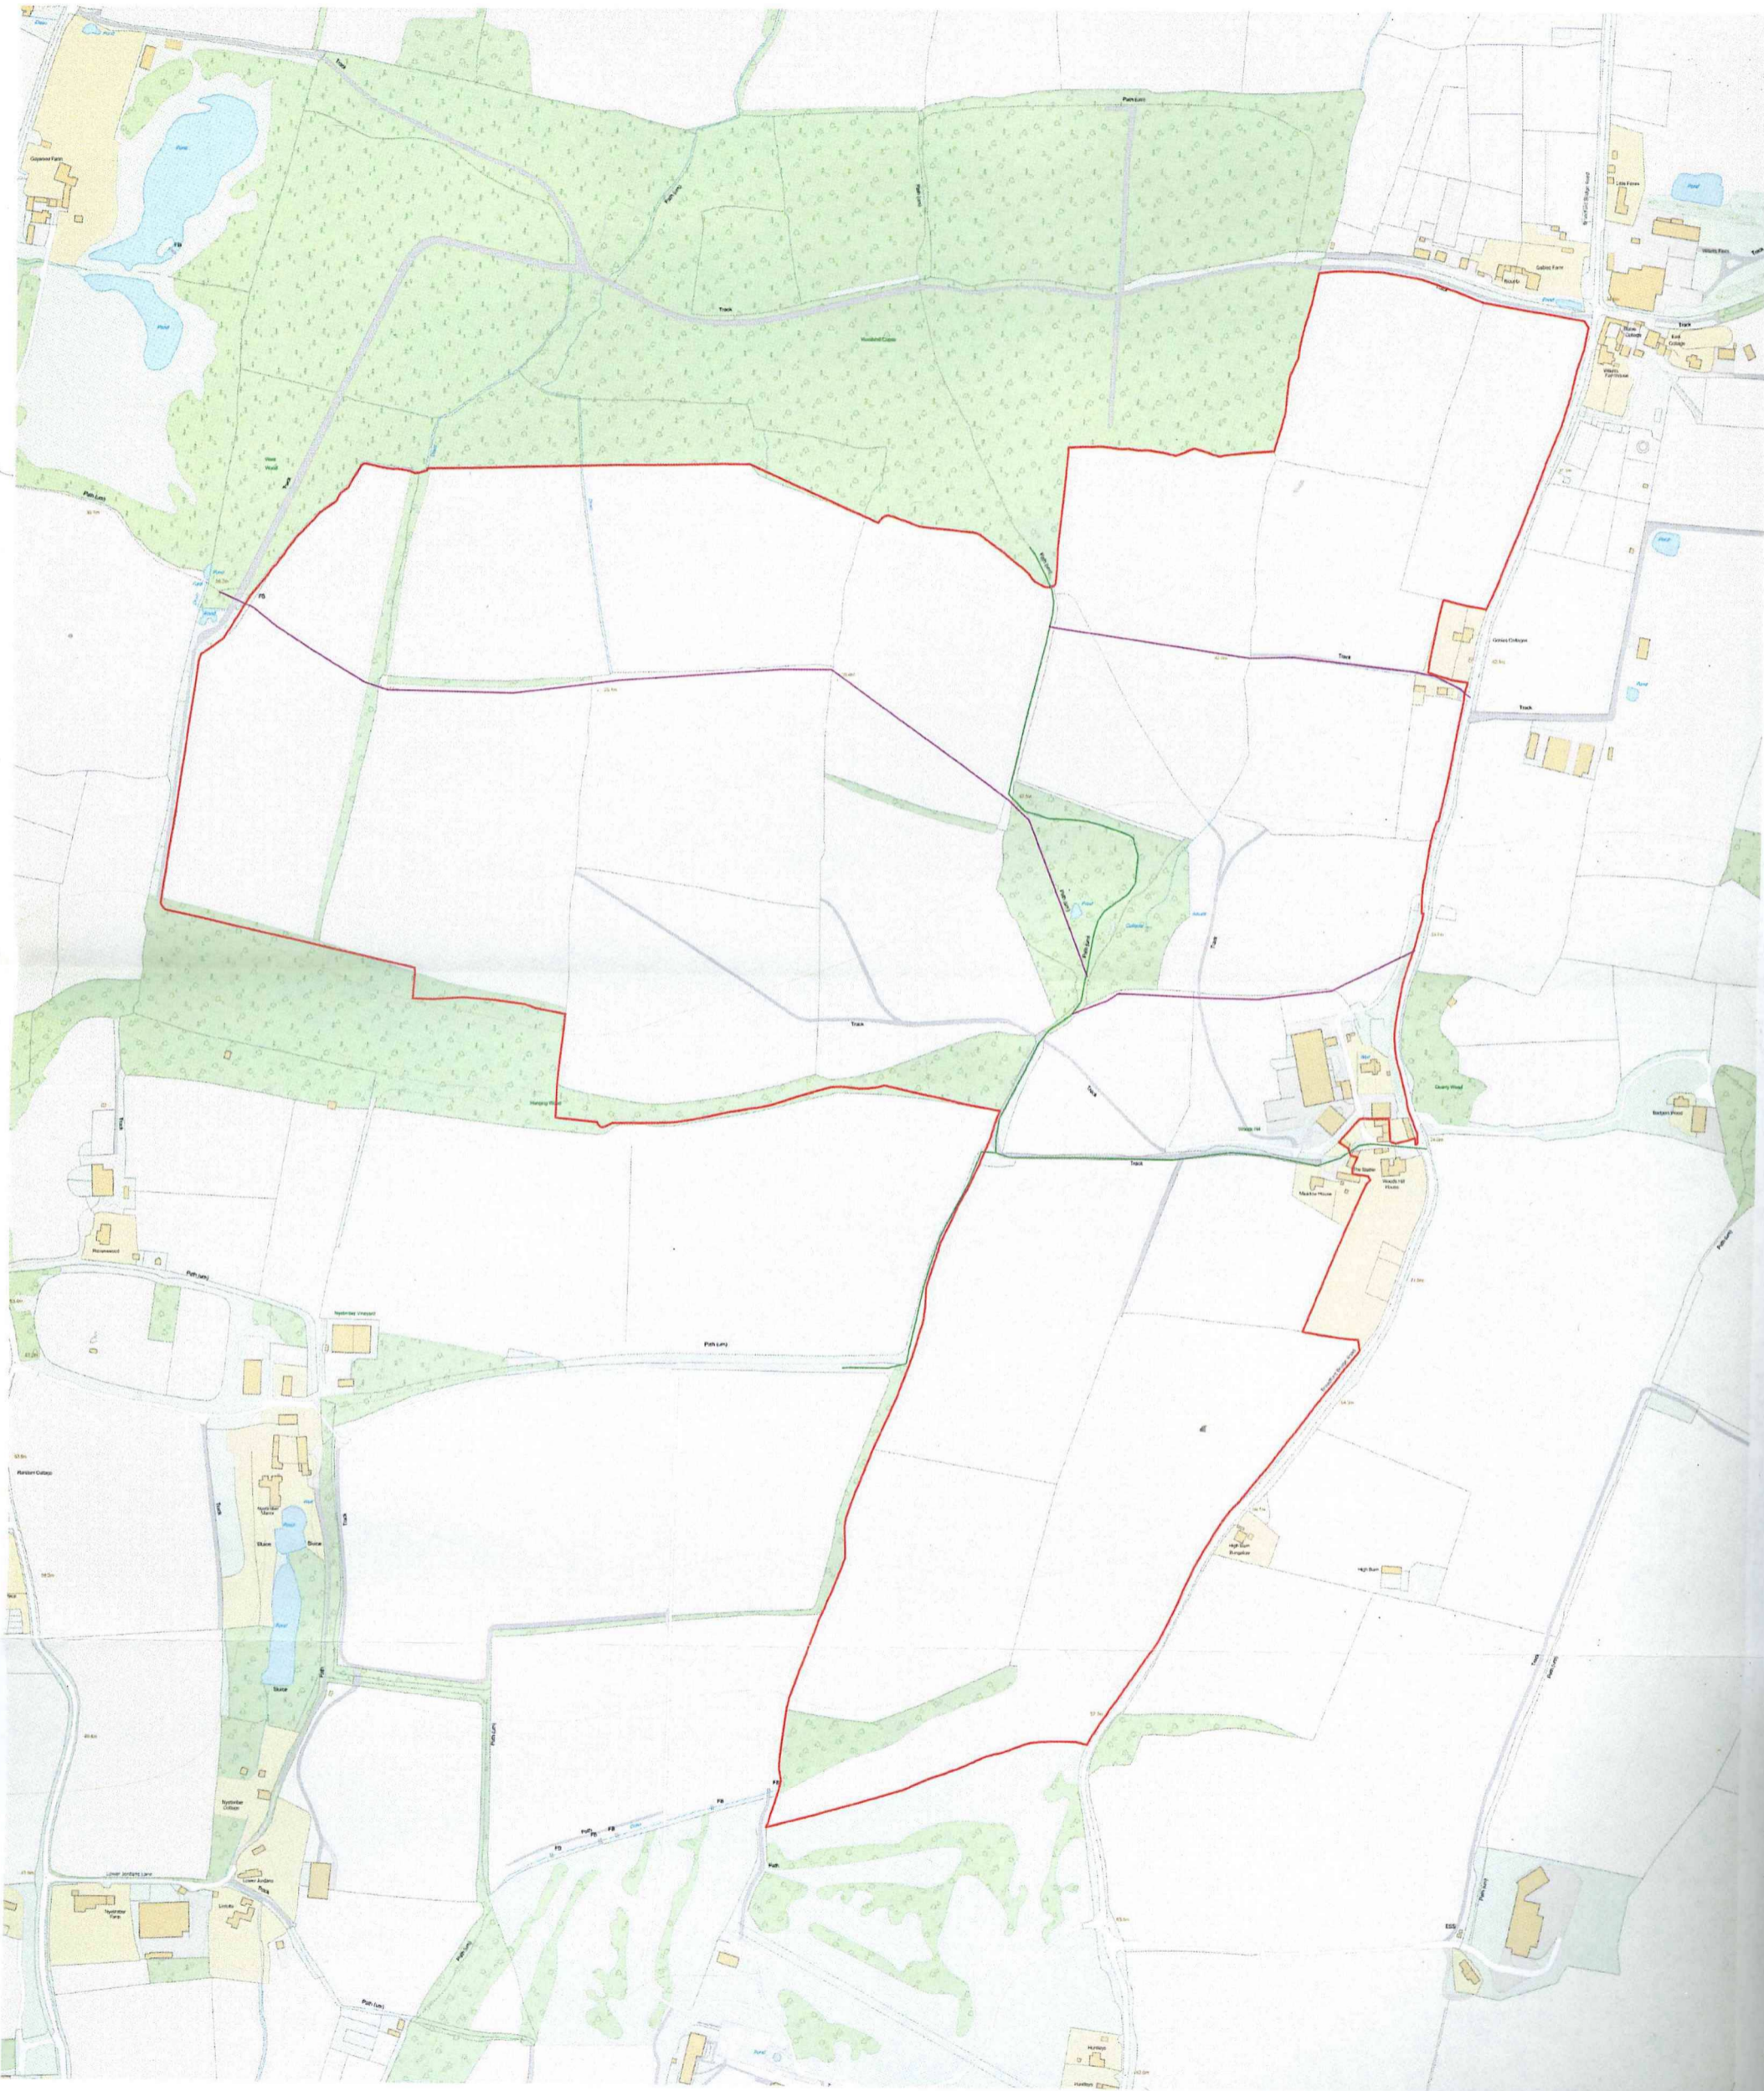

Woodhill Farm, Broadford Bridge
Road, West Chiltington, West
Sussex

Produced on Feb 17, 2021.

© Crown copyright and database right 2021 (licence number 100059532).

Reproduction in whole or in part is prohibited without the prior permission of Ordnance Survey.