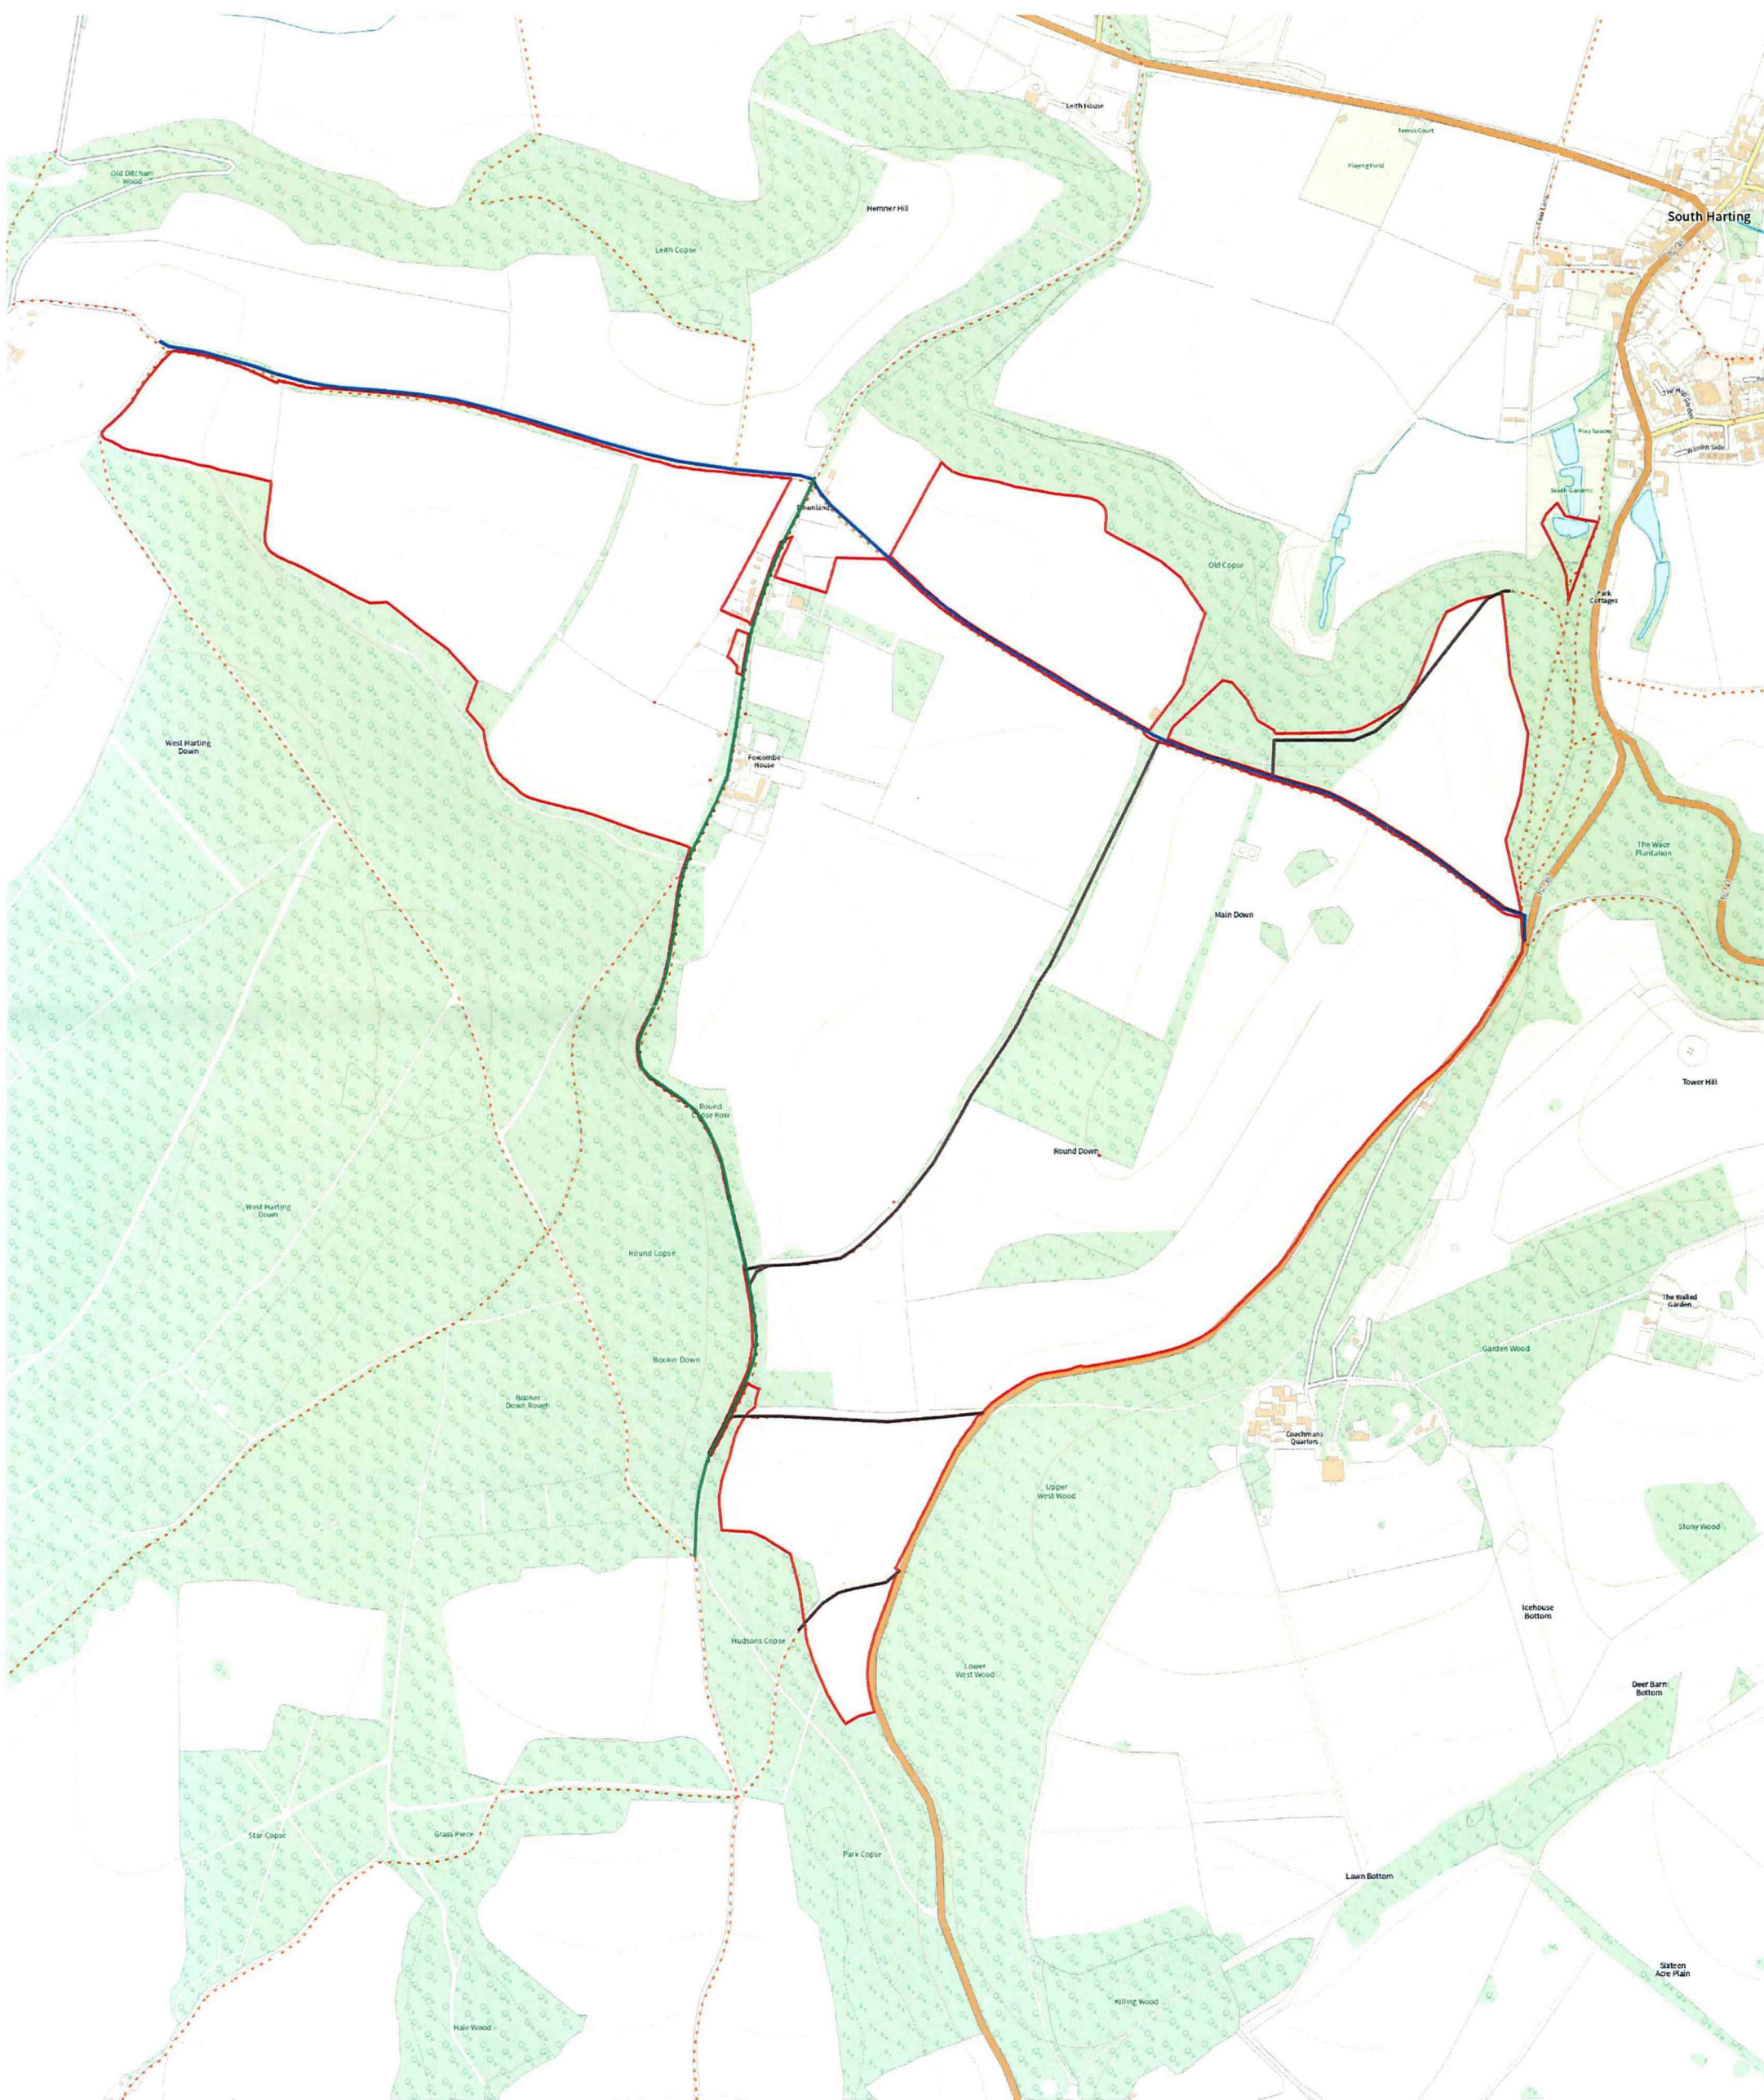

Foxcombe Farm, South Harting

The land app

Produced on May 26, 2021.

© Crown copyright and database right 2021 (licence number 100059532). Reproduction in whole or in part is prohibited without the prior permission of Ordnance Survey.

200 m
Scale 1:9500 (at A3)